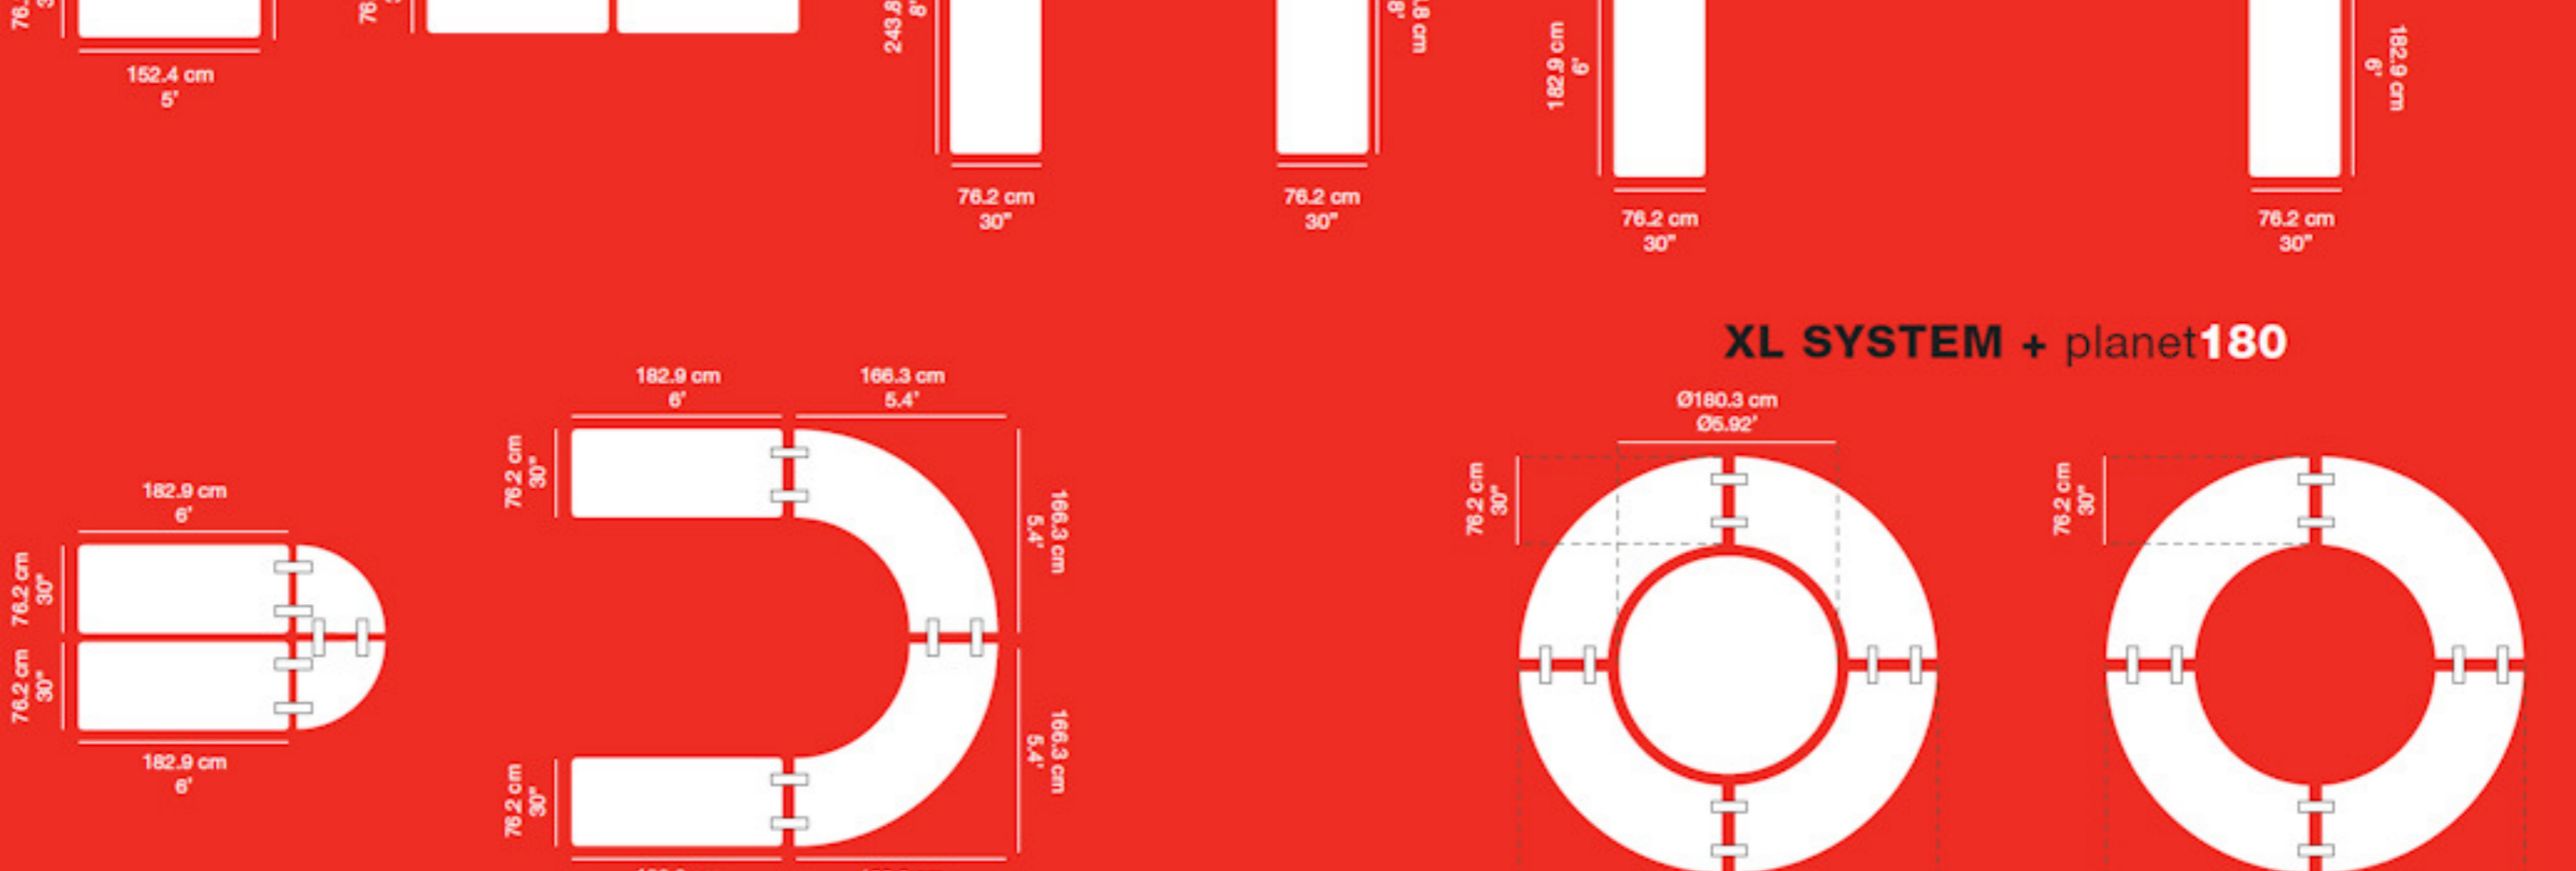

Længde: 193 cm + 61 cm
Bredde: 77 cm
Højde: 115 cm
Farve: Mørk grå
Materiale: Pulvermalet stål
Vægt: 28,8 kg
Kapacitet: 20 stk XL 150 / 20 stk XL 180 / 18 stk XL 240
Garanti: 10 års garanti ved almindelig brug og slitage

Bordvogn til nem transport og opbevaring af ZOWN XL borde. Specielle håndtag designet til at beskytte hænderne. Vognen kan udvides i længden og passer derfor både til ZOWN XL 150, 180 og 240. Alle dele på bordvognen er integrerede for at forhindre tab.

ZOWN COLLECTION

XL150 TABLE MESA TABLE TISCH 152.4x76.2x74.3 cm 5'x30"x29.2" Pg24	XL180 TABLE MESA TABLE TISCH 182.9x76.2x74.3 cm 6'x30"x29.2" Pg25	XL240 TABLE MESA TABLE TISCH 243.8x76.2x74.3 cm 8'x30"x29.2" Pg26

XLcorner TABLE MESA TABLE TISCH 76.2x76.2x74.3 cm 30"x30"x29.2" Pg29	XLmoon TABLE MESA TABLE TISCH 166.3x166.3x74.3 cm 5.4'x5.4'x29.2" Pg28	XLtrolley TROLLEY CARRO CHARIOT WAGEN (193+61)x77x115 cm (76'+24')x30.3'x45.3' Pg27

XXL90 TABLE MESA TABLE TISCH 91.4x91.4x74.3 cm 36"x36"x29.2" Pg30	XXL200 TABLE MESA TABLE TISCH 198.2x91.4x74.3 cm 6.5'x36"x29.2" Pg31	XXL240 TABLE MESA TABLE TISCH 240x91.4x74.3 cm 8'x36"x29.2" Pg32

XXLcorner TABLE MESA TABLE TISCH 91.4x91.4x74.3 cm 3'x3'x29.2" Pg35	XXLmoon TABLE MESA TABLE TISCH 181.5x181.5x74.3 cm 5.9'x5.9'x29.2" Pg34	XXLtrolley TROLLEY CARRO CHARIOT WAGEN (202+46)x92x115 cm (79.6'+18.1')x36.2'x45.3' Pg33

planet120 TABLE MESA TABLE TISCH ø122x74.3 cm ø4'x29.2" Pg36	planet150 TABLE MESA TABLE TISCH ø152.4x74.3 cm ø5'x29.2" Pg37	planet180 TABLE MESA TABLE TISCH ø180.3x74.3 cm ø5.92'x29.2" Pg38