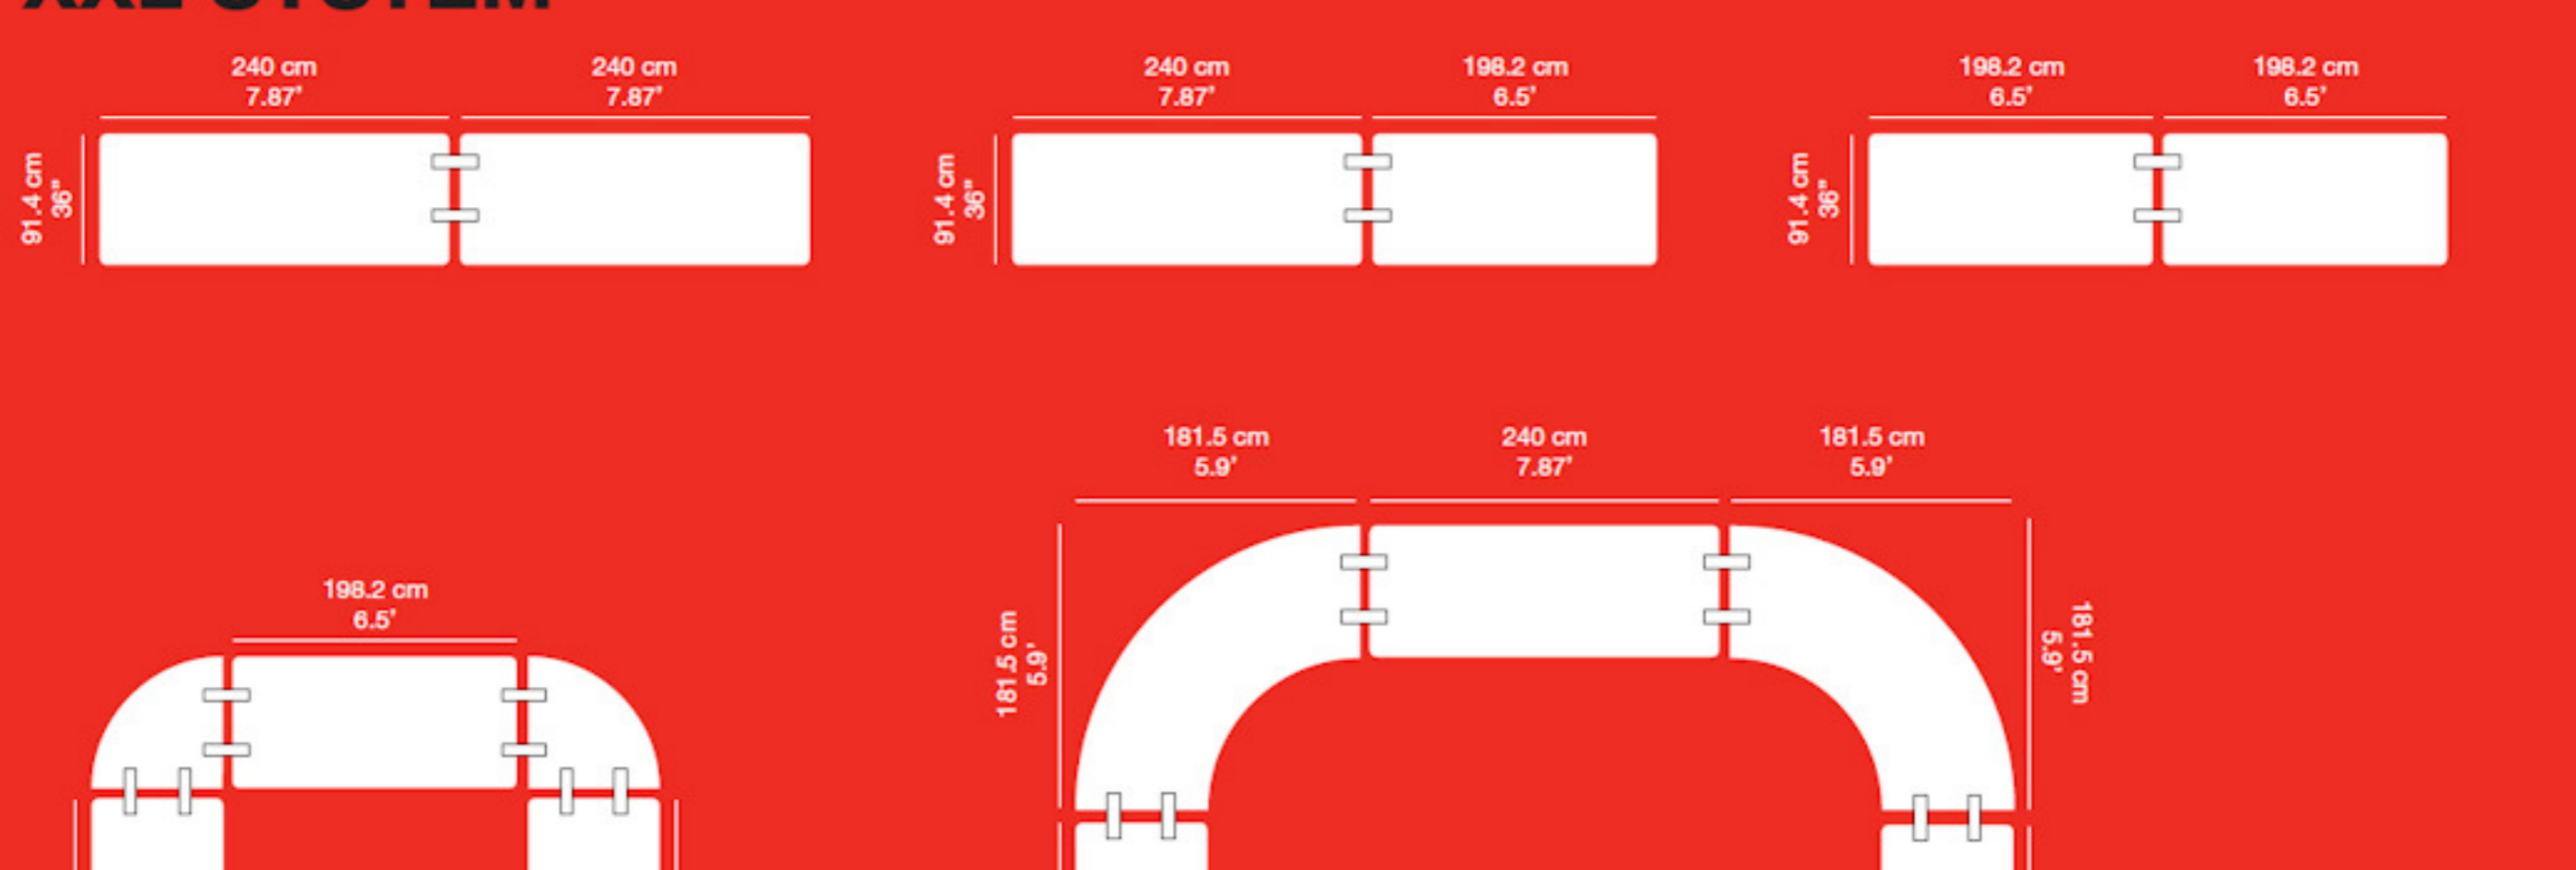

Længde: 193 cm + 61 cm
Bredde: 77 cm
Højde: 115 cm
Farve: Mørk grå
Materiale: Pulvermalet stål
Vægt: 28,8 kg
Kapacitet: 20 stk XL 150 / 20 stk XL 180 / 18 stk XL 240
Garanti: 10 års garanti ved almindelig brug og slitage

Bordvogn til nem transport og opbevaring af ZOWN XL borde. Specielle håndtag designet til at beskytte hænderne. Vognen kan udvides i længden og passer derfor både til ZOWN XL 150, 180 og 240. Alle dele på bordvognen er integrerede for at forhindre tab.

ZOWN COLLECTION

XL150 TABLE MESA TABLE TISCH 152.4x76.2x74.3 cm 5'x30"x29.2" Pg24	XL180 TABLE MESA TABLE TISCH 182.9x76.2x74.3 cm 6'x30"x29.2" Pg25	XL240 TABLE MESA TABLE TISCH 243.8x76.2x74.3 cm 8'x30"x29.2" Pg26

XLcorner TABLE MESA TABLE TISCH 76.2x76.2x74.3 cm 30"x30"x29.2" Pg29	XLmoon TABLE MESA TABLE TISCH 166.3x166.3x74.3 cm 5.4'x5.4'x29.2" Pg28	XLtrolley TROLLEY CARRO CHARIOT WAGEN (193+61)x77x115 cm (76'+24')x30.3'x45.3' Pg27

XXL90 TABLE MESA TABLE TISCH 91.4x91.4x74.3 cm 36"x36"x29.2" Pg30	XXL200 TABLE MESA TABLE TISCH 198.2x91.4x74.3 cm 6.5'x36"x29.2" Pg31	XXL240 TABLE MESA TABLE TISCH 240x91.4x74.3 cm 8'x36"x29.2" Pg32

XXLcorner TABLE MESA TABLE TISCH 91.4x91.4x74.3 cm 3'x3'x29.2" Pg35	XXLmoon TABLE MESA TABLE TISCH 181.5x181.5x74.3 cm 5.9'x5.9'x29.2" Pg34	XXLtrolley TROLLEY CARRO CHARIOT WAGEN (202+46)x92x115 cm (79.6'+18.1')x36.2'x45.3' Pg33

planet120 TABLE MESA TABLE TISCH ø122x74.3 cm ø4'x29.2" Pg36	planet150 TABLE MESA TABLE TISCH ø152.4x74.3 cm ø5'x29.2" Pg37	planet180 TABLE MESA TABLE TISCH ø180.3x74.3 cm ø5.92'x29.2" Pg38