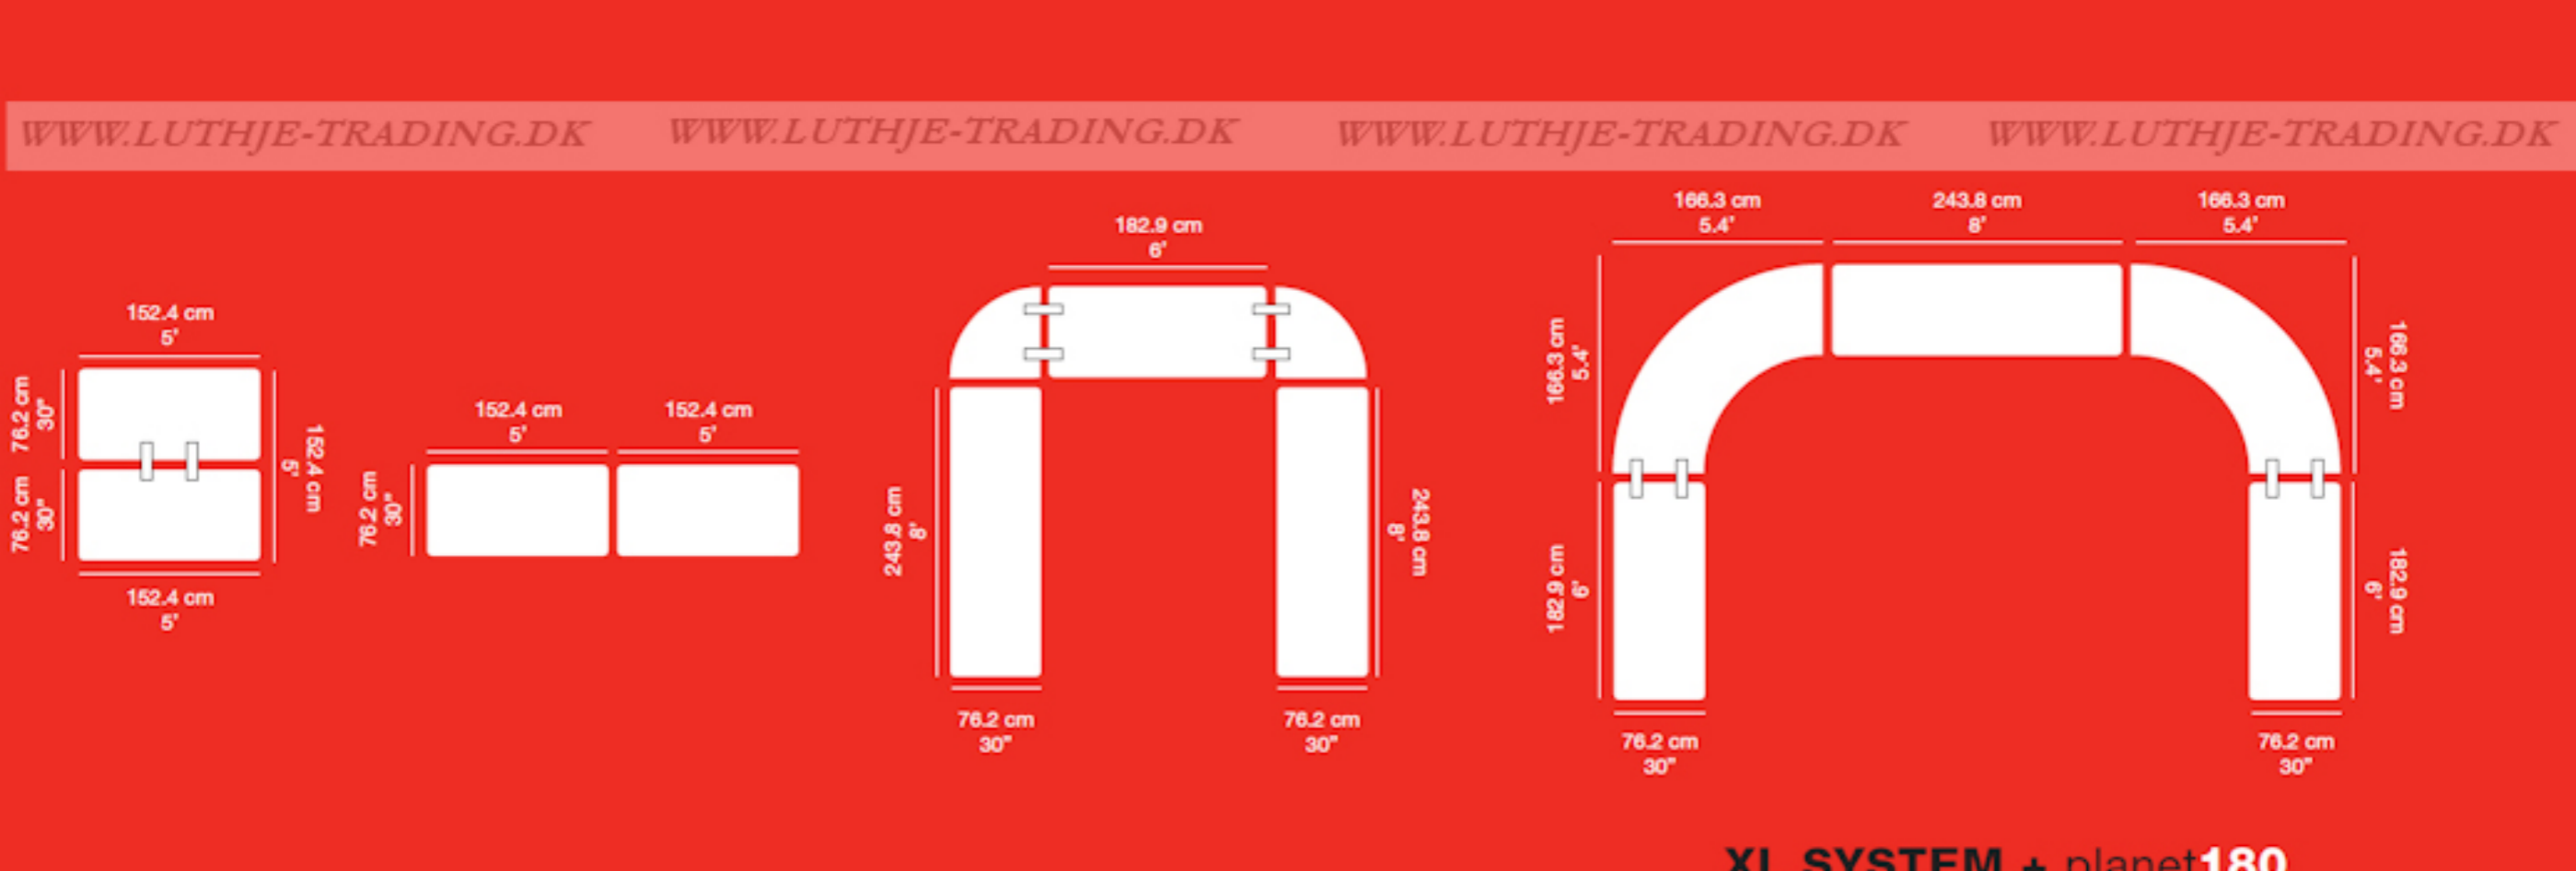

ZOWN Plast Cocktail80 klapborde (Ren UV behandlet polyethylene) **QUALITY**

Dimensioner:
Bredde: Ø81,3 cm.
Højde: 110 cm.
Vægt: 8,2 kg.

WWW.LUTHJE-TRADING.DK WWW.LUTHJE-TRADING.DK WWW.LUTHJE-TRADING.DK WWW.LUTHJE-TRADING.DK

ZOWN COLLECTION

WWW.LUTHJE-TRADING.DK WWW.LUTHJE-TRADING.DK WWW.LUTHJE-TRADING.DK WWW.LUTHJE-TRADING.DK

XL150 TABLE MESA TABLE TISCH 152.4x76.2x74.3 cm 5'x30'x29.2" Pg24	XL180 TABLE MESA TABLE TISCH 182.9x76.2x74.3 cm 6'x30'x29.2" Pg25	XL240 TABLE MESA TABLE TISCH 243.8x76.2x74.3 cm 8'x30'x29.2" Pg26

XLcorner TABLE MESA TABLE TISCH 76.2x76.2x74.3 cm 30'x30'x29.2" Pg29	XLmoon TABLE MESA TABLE TISCH 166.3x166.3x74.3 cm 5.4'x5.4'x29.2" Pg28	XLtrolley TROLLEY CARRO CHARIOT WAGEN (193+61)x77x115 cm (76'+24'')x30.3'x45.3' Pg27

XXL90 TABLE MESA TABLE TISCH 91.4x91.4x74.3 cm 36'x36'x29.2" Pg30	XXL200 TABLE MESA TABLE TISCH 198.2x91.4x74.3 cm 6.5'x36'x29.2" Pg31	XXL240 TABLE MESA TABLE TISCH 240x91.4x74.3 cm 8'x36'x29.2" Pg32

WWW.LUTHJE-TRADING.DK WWW.LUTHJE-TRADING.DK WWW.LUTHJE-TRADING.DK WWW.LUTHJE-TRADING.DK

XXLcorner TABLE MESA TABLE TISCH 91.4x91.4x74.3 cm 3'x3'x29.2" Pg35	XXLmoon TABLE MESA TABLE TISCH 181.5x181.5x74.3 cm 5.9'x5.9'x29.2" Pg34	XXLtrolley TROLLEY CARRO CHARIOT WAGEN (202+46)x92x115 cm (79.6'+18.1'')x36.2'x45.3' Pg33

planet120 TABLE MESA TABLE TISCH ø122x74.3 cm ø4'x29.2" Pg36	planet150 TABLE MESA TABLE TISCH ø152.4x74.3 cm ø5'x29.2" Pg37	planet180 TABLE MESA TABLE TISCH ø180.3x74.3 cm ø5.92'x29.2" Pg38

planettrolley TROLLEY CARRO CHARIOT WAGEN (132+30)x83.2x102 cm (52'+11.8'')x32.7'x40.2" Pg39	M180 TABLE MESA TABLE TISCH 185.9x45.7x74.3 cm 6'x18'x29.2" Pg20	M240 TABLE MESA TABLE TISCH 243.8x45.7x74.3 cm 8'x18'x29.2" Pg21