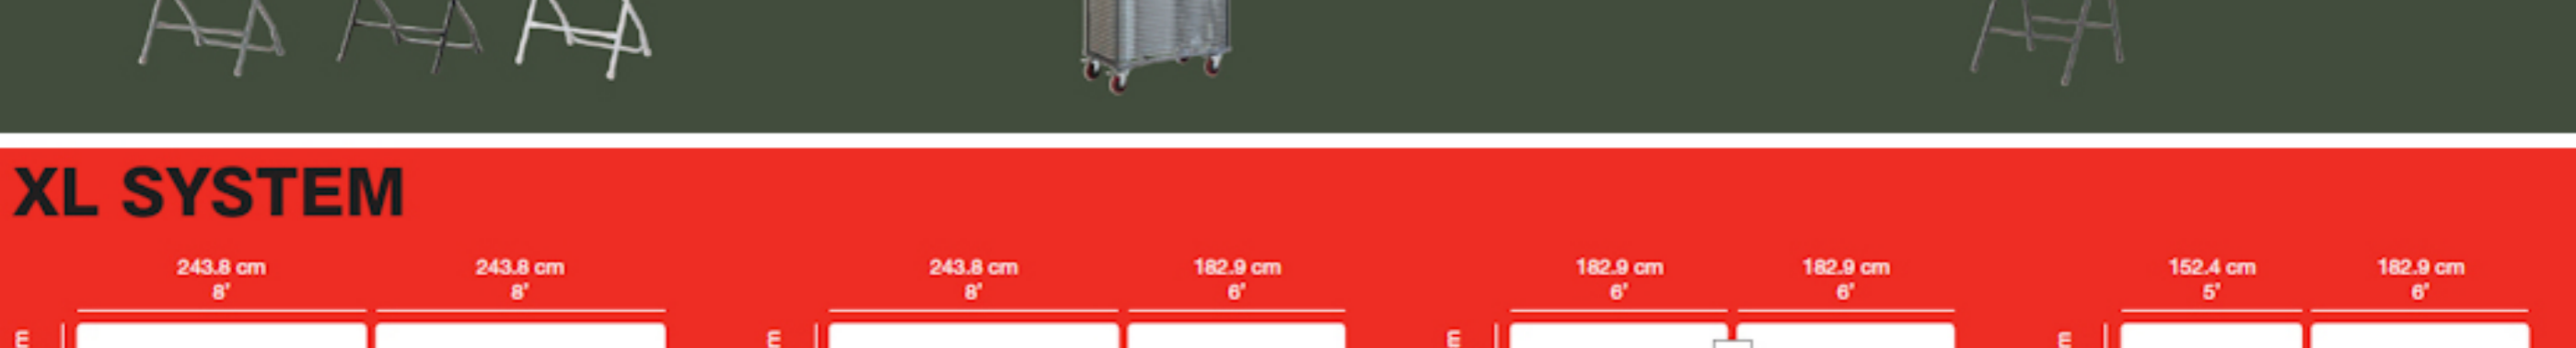

WWW.LUTHJE-TRADING.DK WWW.LUTHJE-TRADING.DK WWW.LUTHJE-TRADING.DK WWW.LUTHJE-TRADING.DK