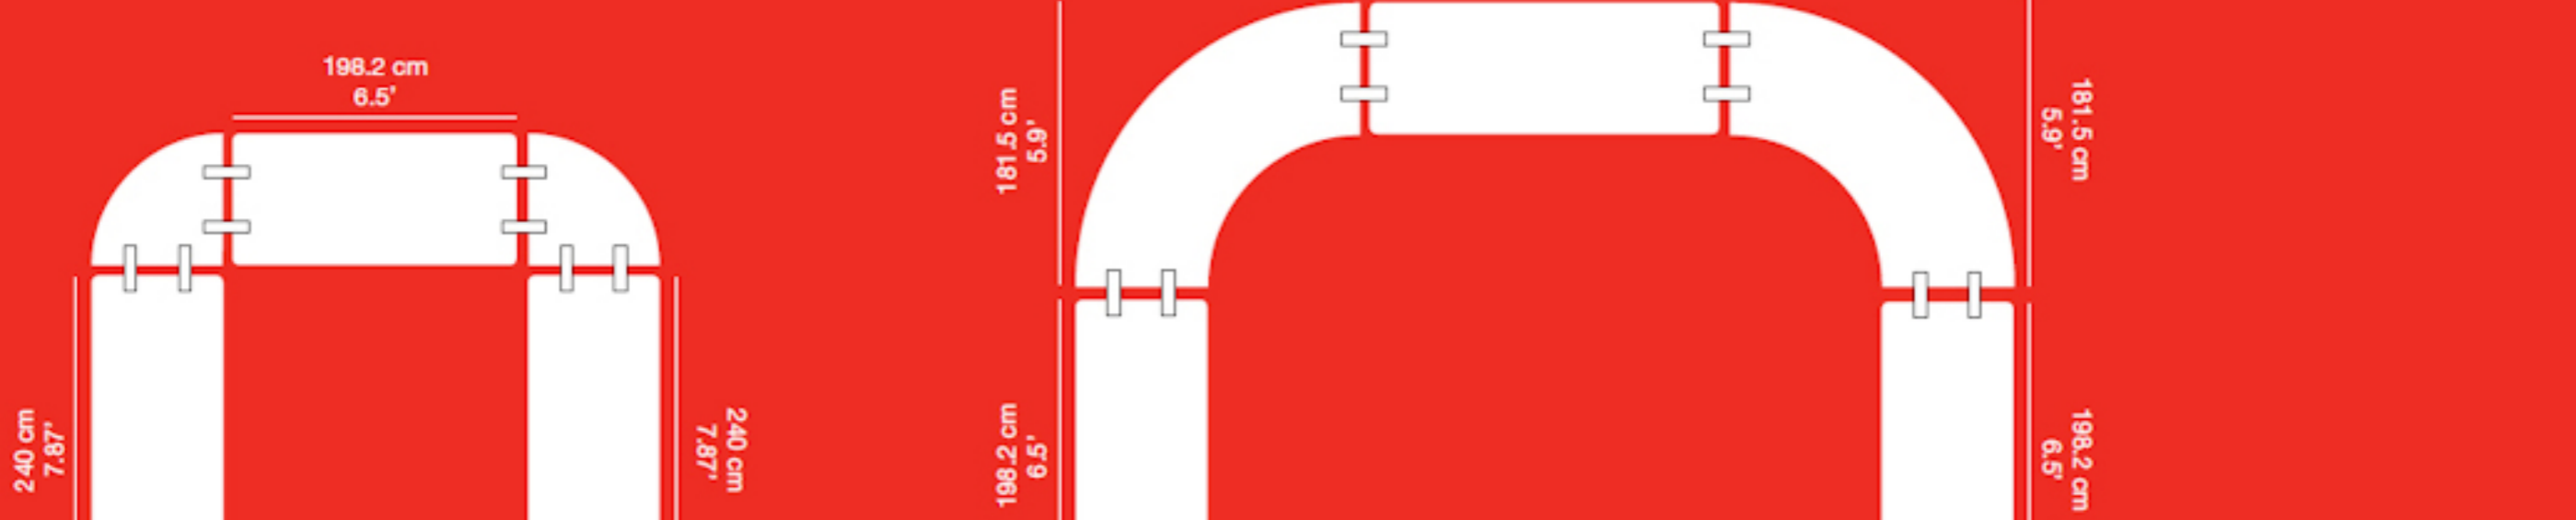

ZOWN Plast Planet 120 klapborde (Ren UV behandlet polyethylene) **QUALITY**

Dimensioner:
Bredde: Ø120 cm.
Højde: 74,3 cm.
Vægt: 12 kg.

Antal pladser **6**

Kan bruges inden- og udendørs

Farve lys grå

**Bordet med lav vægt og høj bæreevne
Max belastning 315 kg.**

Bordvogn til nem transport og opbevaring af ZOWN Planet borde.

Længde: 132 cm + 30 cm
Bredde: 83,2 cm
Højde: 102 cm
Farve: Mørk grå
Materiale: Pulvermalet stål
Vægt: 34,2 kg
Kapacitet: 15 stk. Planet 120 / 15 stk. Planet 150 / 12 stk. Planet 180
Garanti: 10 års garanti ved almindelig brug og slitage

Bordvogn til nem transport og opbevaring af ZOWN Planet borde. Håndtaget kan udvides, for god beskyttelse af hænderne. 4 hjul med integrerede bremser. Vognen kan udvides og passer derfor både til ZOWN Planet Ø120, Ø150 Ø180.

ZOWN COLLECTION

XL150 TABLE MESA TABLE TISCH
152.4x76.2x74.3 cm
5'x30'x29.2" Pg24

XL180 TABLE MESA TABLE TISCH
182.9x76.2x74.3 cm
6'x30'x29.2" Pg25

XL240 TABLE MESA TABLE TISCH
243.8x76.2x74.3 cm
8'x30'x29.2" Pg26

XLcorner TABLE MESA TABLE TISCH
76.2x76.2x74.3 cm
30'x30'x29.2" Pg29

XLmoon TABLE MESA TABLE TISCH
166.3x166.3x74.3 cm
5.4'x5.4'x29.2" Pg28

XLtrolley TROLLEY CARRO CHARIOT WAGEN
(193+61)x77x115 cm
(76'+24')x30.3'x45.3" Pg27

XXL90 TABLE MESA TABLE TISCH
91.4x91.4x74.3 cm
36'x36'x29.2" Pg30

XXL200 TABLE MESA TABLE TISCH
198.2x91.4x74.3 cm
6.5'x36'x29.2" Pg31

XXL240 TABLE MESA TABLE TISCH
240x91.4x74.3 cm
8'x36'x29.2" Pg32

XXLcorner TABLE MESA TABLE TISCH
91.4x91.4x74.3 cm
3'x3'x29.2" Pg35

XXLmoon TABLE MESA TABLE TISCH
181.5x181.5x74.3 cm
5.9'x5.9'x29.2" Pg34

XXLtrolley TROLLEY CARRO CHARIOT WAGEN
(202+46)x92x115 cm
(79.6'+18.1')x36.2'x45.3" Pg33

planet120 TABLE MESA TABLE TISCH
ø122x74.3 cm
ø4'x29.2" Pg36