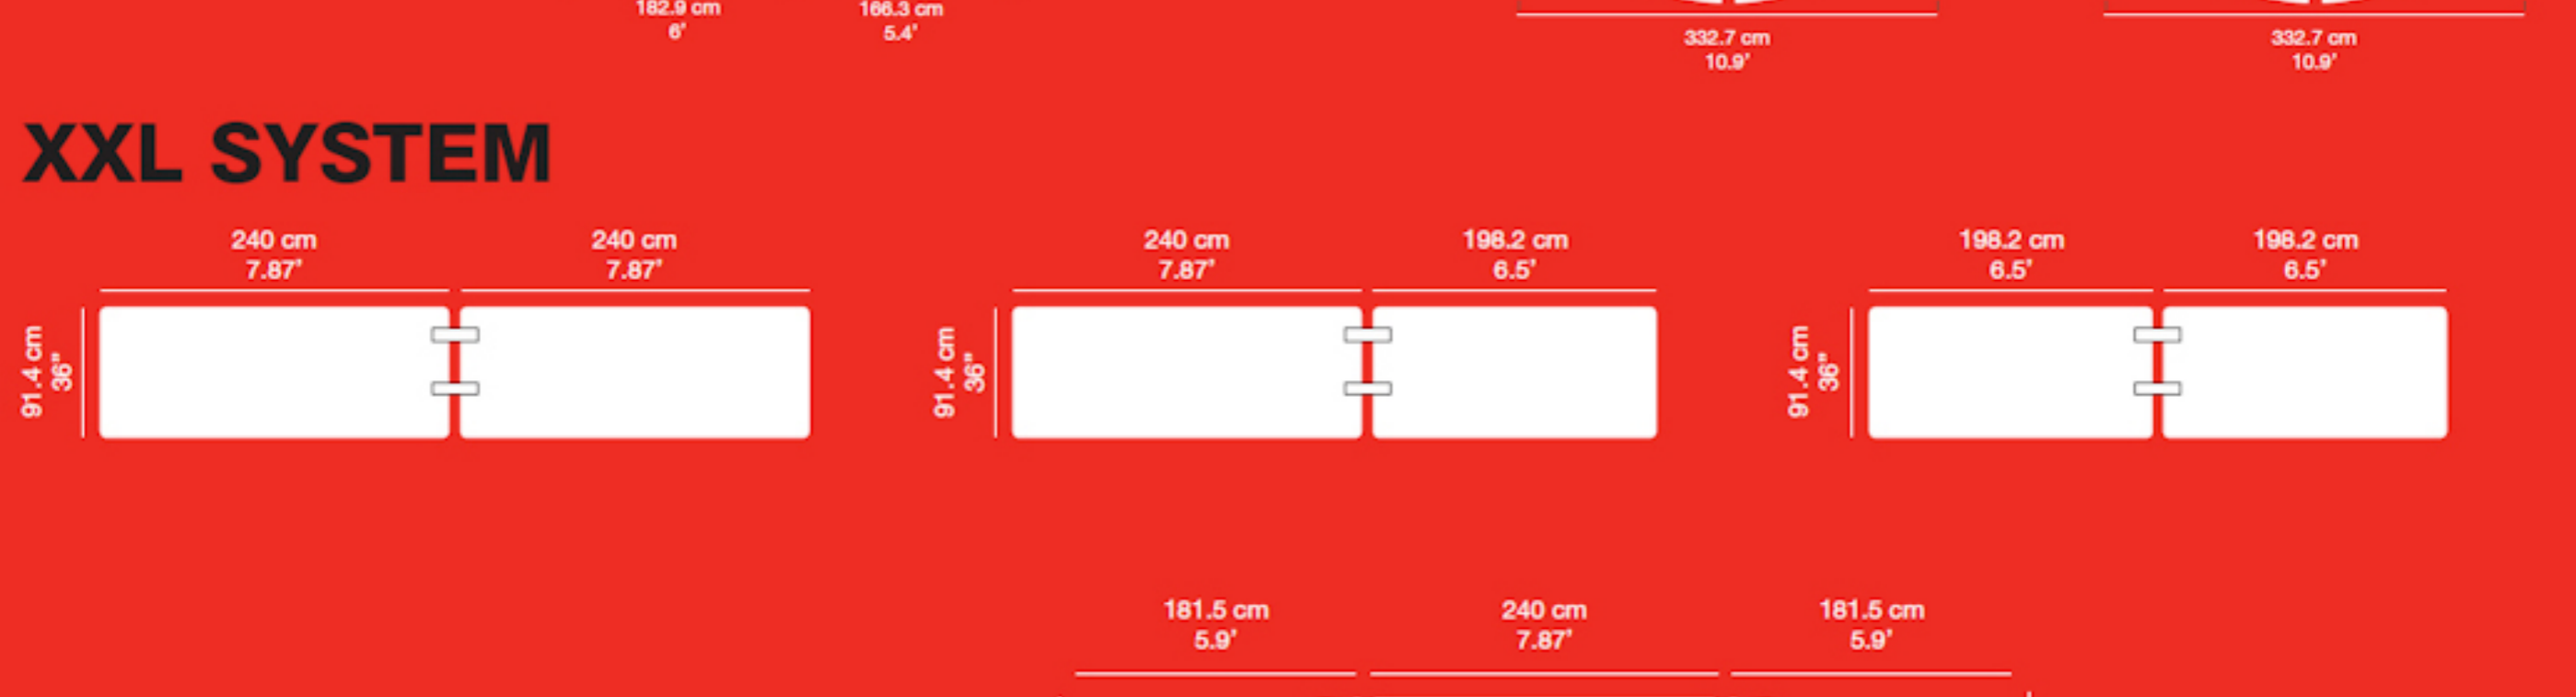

sharp table TABLE MESA TABLE TISCH
182,9x76,2x74,3 cm
6'x30'x29,2" Pg42

praxis30 TABLE MESA TABLE TISCH
Ø81,3x73 cm
Ø32'x28,7" Pg41

cocktail30 TABLE MESA TABLE TISCH
Ø81,3x110 cm
Ø32'x43,3" Pg40

sharp bench BENCH BANCO BANC BANK
184x30,5x44,5 cm
6'x12'x17,5" Pg43

otto chair CHAIR SILLA CHAISE STUHL
47x54x84 cm
18,5'x21,3'x33,1" Pg44

otto trolley TROLLEY CARRO CHARIOT WAGEN
110x47,7x190 cm
43,3'x18,8'x74,8" Pg45

norman chair CHAIR SILLA CHAISE STUHL
46,9x53,6x85 cm
18,5'x21,25'x33,5" Pg49

XL SYSTEM

XXL SYSTEM