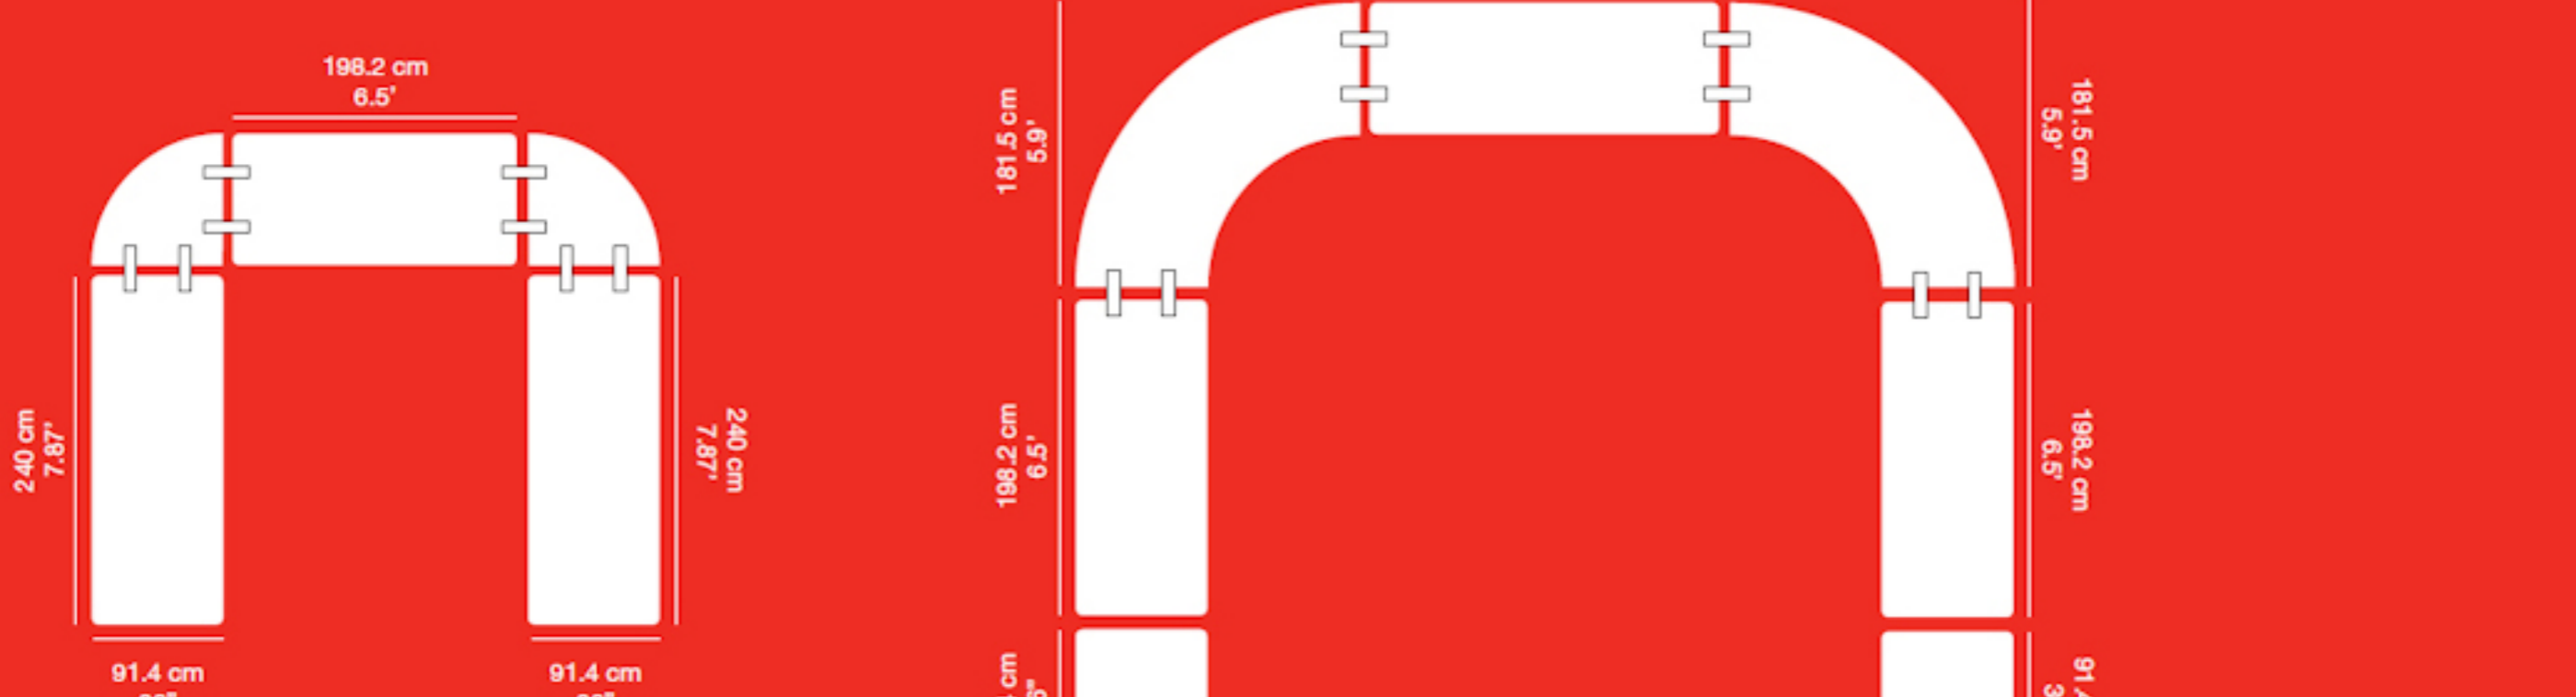

ZOWN Plast Planet 150 klapborde (Ren UV behandlet polyethylene) **QUALITY**

Møbler til Skoler - Kirker - Kantine - Kontorer - Konferencer m.m.

10 års garanti
Gælder ved almindelig brug og slitage.

Dimensioner:
Bredde: Ø152,4 cm.
Højde: 74,3 cm.
Vægt: 14 kg.

Antal pladser
 8

Kan bruges inden- og udendørs

Bordet med lav vægt og høj bæreevne
Max belastning 315 kg.

Farve lys grå

Bordvogn til nem transport og opbevaring af ZOWN Planet borde.

Længde: 132 cm + 30 cm
Bredde: 83,2 cm
Højde: 102 cm
Farve: Mørk grå
Materiale: Pulvermalet stål
Vægt: 34,2 kg
Kapacitet: 15 stk. Planet 120 / 15 stk. Planet 150 / 12 stk. Planet 180
Garanti: 10 års garanti ved almindelig brug og slitage

Bordvogn til nem transport og opbevaring af ZOWN Planet borde. Håndtaget kan udvides, for god beskyttelse af hænderne. 4 hjul med integrerede bremses. Vognen kan udvides og passer derfor både til ZOWN Planet Ø120, Ø150 Ø180.

ZOWN COLLECTION

XL150 TABLE MESA TABLE TISCH
152,4x76,2x74,3 cm
5'x30'x29,2" Pg24

XL180 TABLE MESA TABLE TISCH
182,9x76,2x74,3 cm
6'x30'x29,2" Pg25

XL240 TABLE MESA TABLE TISCH
243,8x76,2x74,3 cm
8'x30'x29,2" Pg26

XLcorner TABLE MESA TABLE TISCH
76,2x76,2x74,3 cm
30'x30'x29,2" Pg29

XLmoon TABLE MESA TABLE TISCH
166,3x166,3x74,3 cm
5,4'x5,4'x29,2" Pg28

XLtrolley TROLLEY CARRO CHARIOT WAGEN
(193+61)x77x115 cm
(76'+24')x30,3'x45,3' Pg27

XXL90 TABLE MESA TABLE TISCH
91,4x91,4x74,3 cm
36'x36'x29,2" Pg30

XXL200 TABLE MESA TABLE TISCH
198,2x91,4x74,3 cm
6,5'x36'x29,2" Pg31

XXL240 TABLE MESA TABLE TISCH
240x91,4x74,3 cm
8'x36'x29,2" Pg32