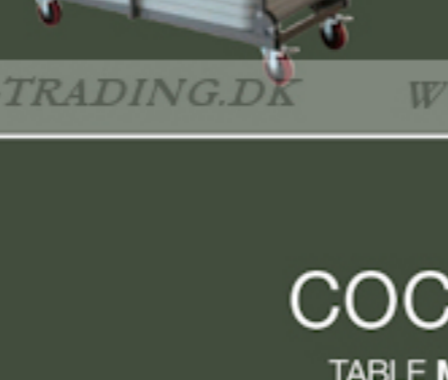

M180
TABLE MESA TABLE TISCH
185.9x45.7x74.3 cm
6'9"x18"x29.2"