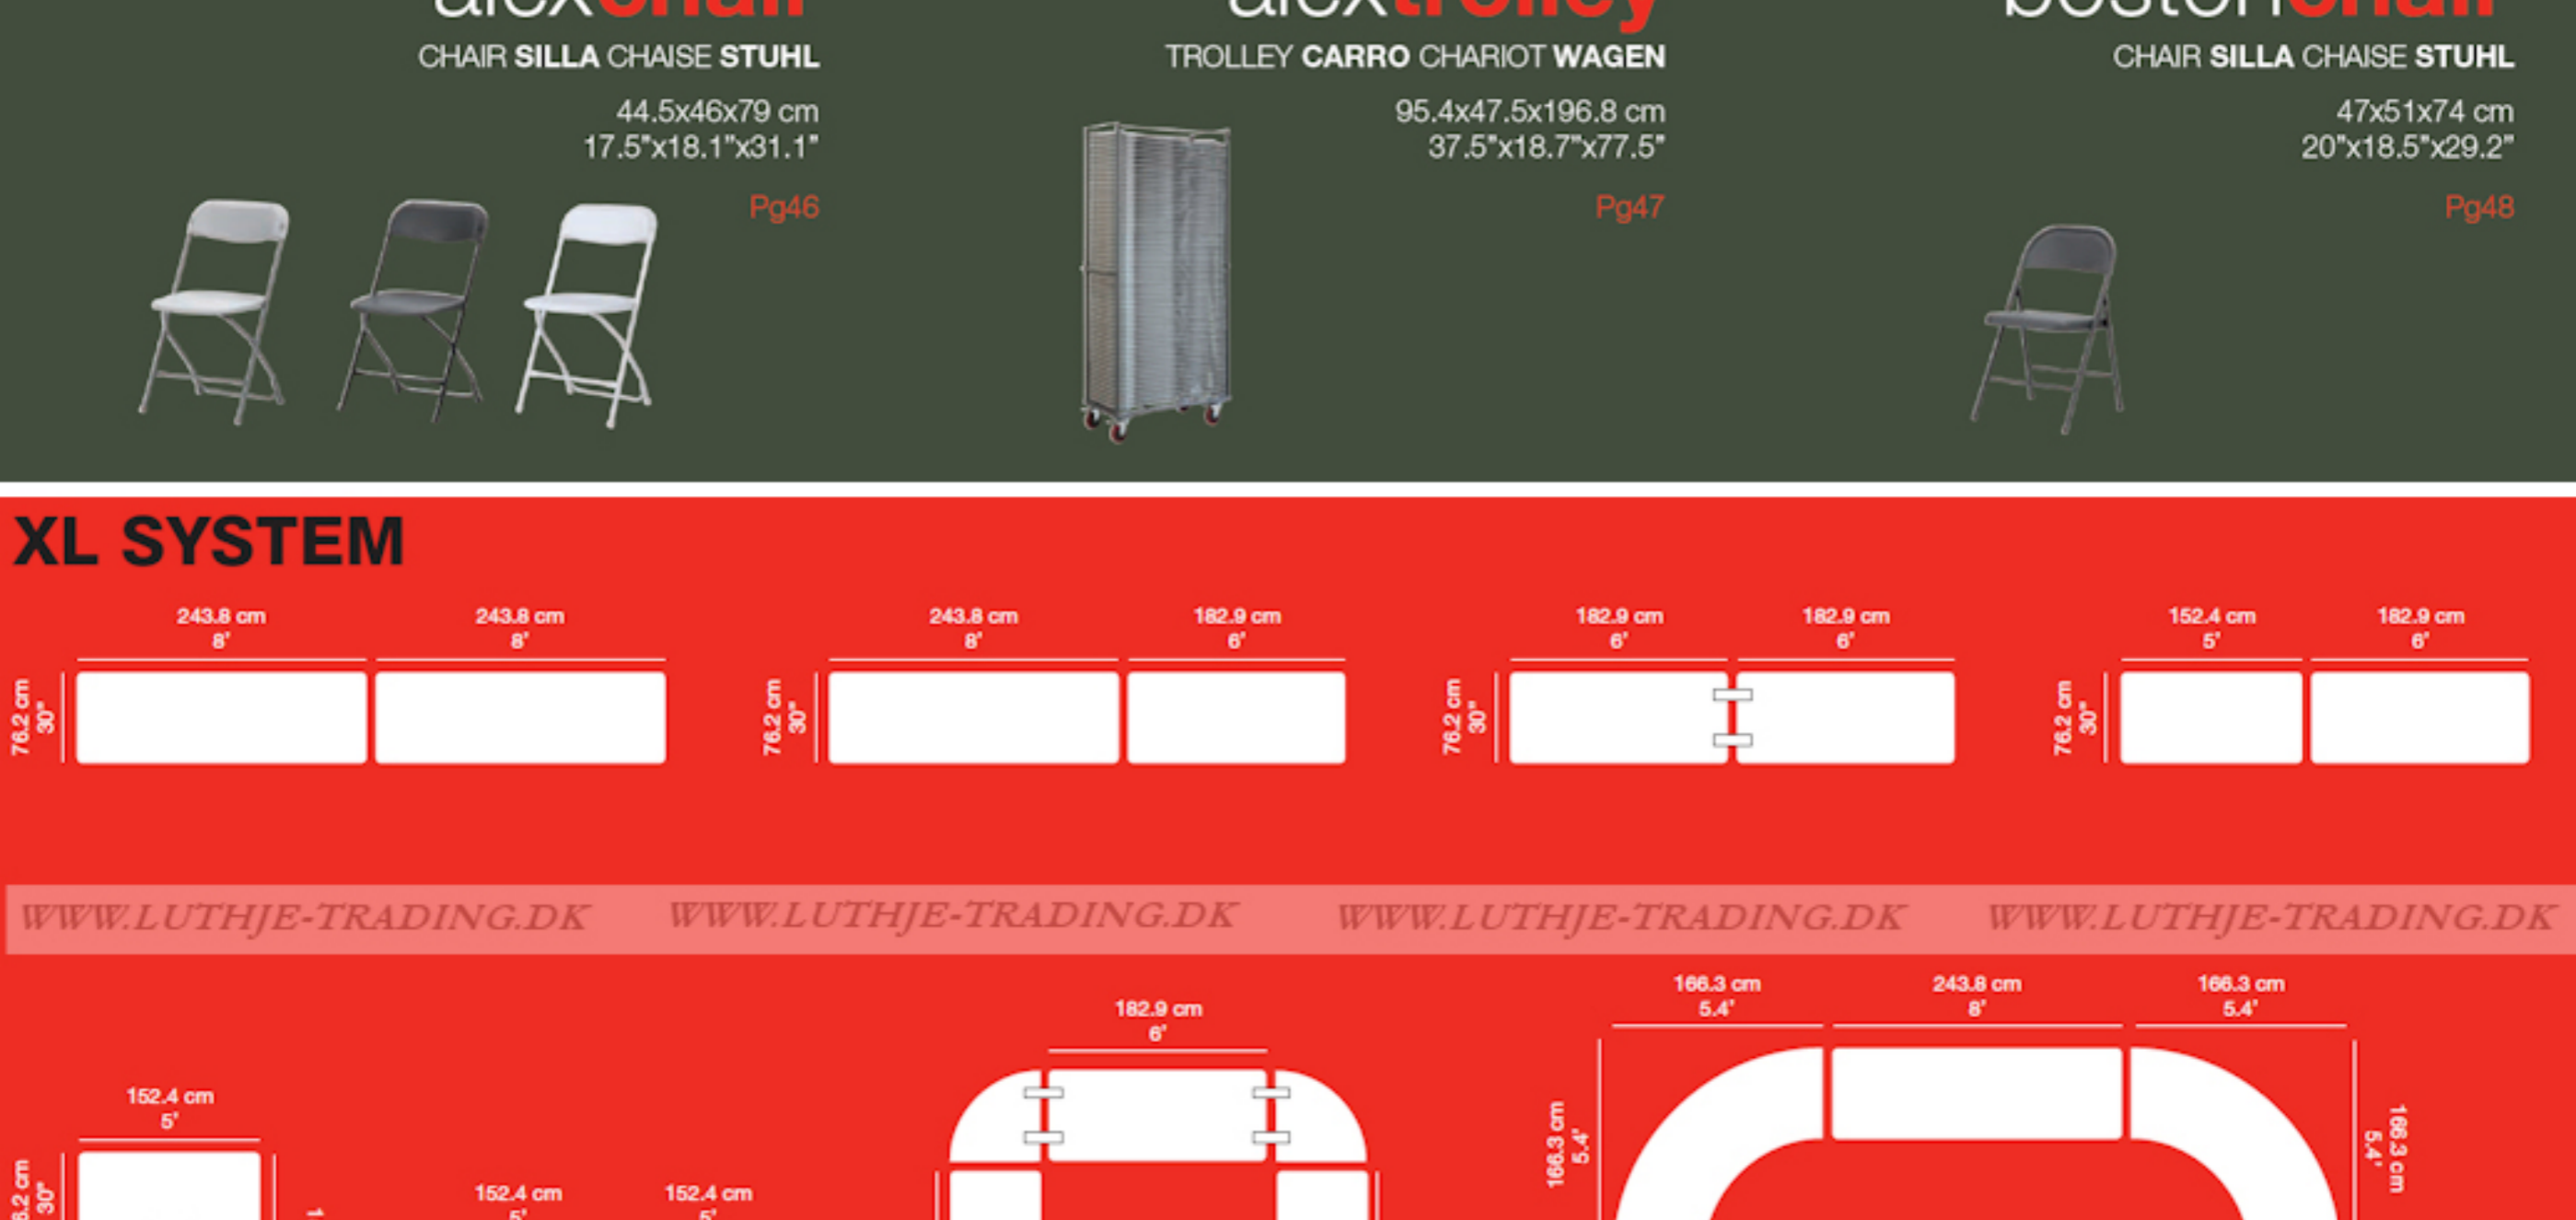

planet120 TABLE MESA TABLE TISCH
ø122x74,3 cm
ø4'x29,2" Pg36

planet150 TABLE MESA TABLE TISCH
ø152,4x74,3 cm
ø5'x29,2" Pg37

planet180 TABLE MESA TABLE TISCH
ø180,3x74,3 cm
ø5,9'x29,2" Pg38

planet trolley TROLLEY CARRO CHARIOT WAGEN
(132+30)x83,2x102 cm
(52'+11,8')x32,7'x40,2" Pg39

M180 TABLE MESA TABLE TISCH
185,9x45,7x74,3 cm
6'8"x18'x29,2" Pg20

M240 TABLE MESA TABLE TISCH
243,8x45,7x74,3 cm
8'x18'x29,2" Pg21

L120 TABLE MESA TABLE TISCH
121,9x61x74,3 cm
48'x24'x29,2" Pg22

Ltrolley TROLLEY CARRO CHARIOT WAGEN
131,7x82x115 cm
51,9'x24,4'x45,3" Pg23

sharp table TABLE MESA TABLE TISCH
182,9x76,2x74,3 cm
6'x30'x29,2" Pg42

praxis80 TABLE MESA TABLE TISCH
ø81,3x73 cm
ø32'x28,7" Pg41

cocktail80 TABLE MESA TABLE TISCH
ø81,3x110 cm
ø32'x43,3" Pg40

sharp bench BENCH BANCO BANC BANK
184,3x45,7x74,3 cm
6'x18'x29,2" Pg43

otto chair CHAIR SILLA CHAISE STUHL
47x54x84 cm
18,5'x21,3'x33,1" Pg44

otto trolley TROLLEY CARRO CHARIOT WAGEN
110x47,7x190 cm
43,3'x18,7'x77,5" Pg45

norman chair CHAIR SILLA CHAISE STUHL
46,9x53,6x85 cm
18,5'x21,25'x33,5" Pg49

alex chair CHAIR SILLA CHAISE STUHL
44,5x46x79 cm
17,5'x18,1'x31,1" Pg46

alex trolley TROLLEY CARRO CHARIOT WAGEN
95,4x47,5x196,8 cm
37,5'x18,7'x77,5" Pg47

boston chair CHAIR SILLA CHAISE STUHL
47x54x74 cm
20'x21,25'x33,5" Pg48

XL SYSTEM