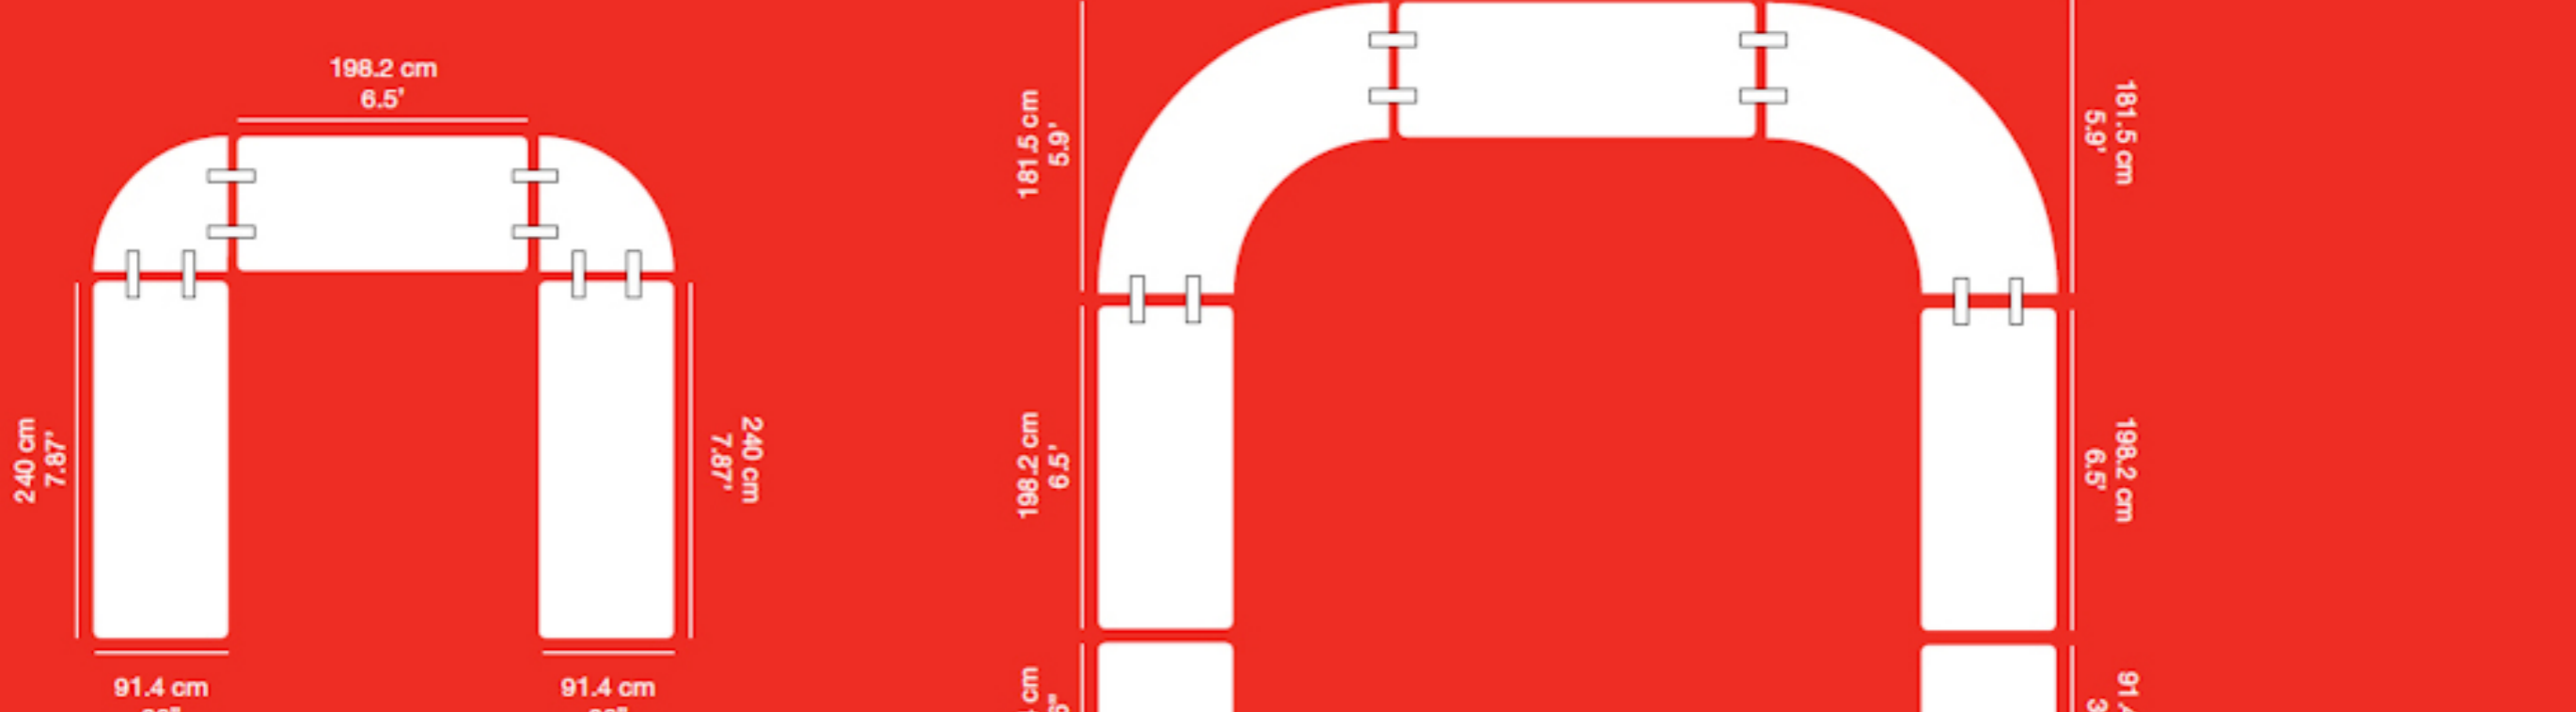

<p>praxis80 TABLE MESA TABLE TISCH ø81.3x73 cm ø32"x28.7" Pg41</p> 	<p>cocktail80 TABLE MESA TABLE TISCH ø81.3x110 cm ø32"x43.3" Pg40</p> 	<p>sharp bench BENCH BANCO BANC BANK 184x30.5x44.5 cm 6'x12'x17.5" Pg43</p> 
--	--	--

<p>alex chair CHAIR SILLA CHAISE STUHL 44.5x46x79 cm 17.5'x18.1'x31.1" Pg46</p> 	<p>alex trolley TROLLEY CARRO CHARIOT WAGEN 95.4x47.5x196.8 cm 37.5'x18.7'x77.5" Pg47</p> 	<p>boston chair CHAIR SILLA CHAISE STUHL 47x51x74 cm 20'x18.5'x29.2" Pg48</p> 
---	--	--

XL SYSTEM

XXL SYSTEM

XXL SYSTEM + planet 180

XXL SYSTEM + planet 180

WWW.LUTHJE-TRADING.DK WWW.LUTHJE-TRADING.DK WWW.LUTHJE-TRADING.DK WWW.LUTHJE-TRADING.DK