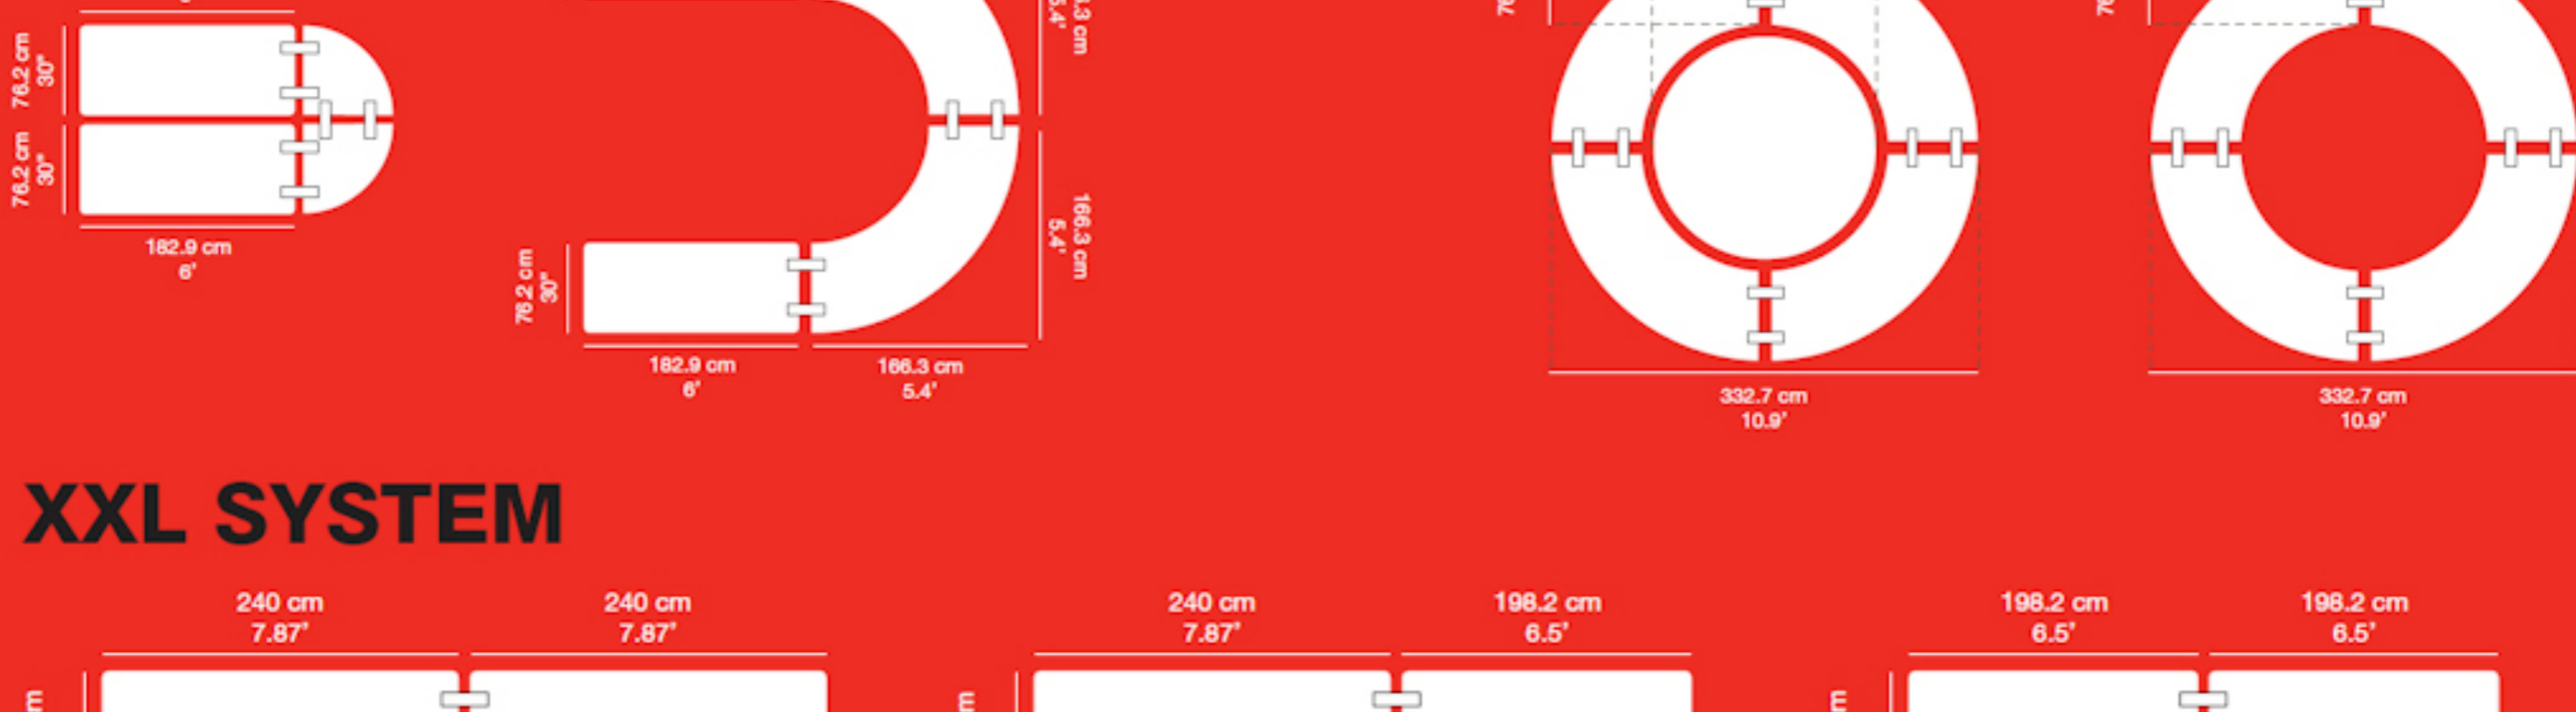

XXL SYSTEM + planet 180