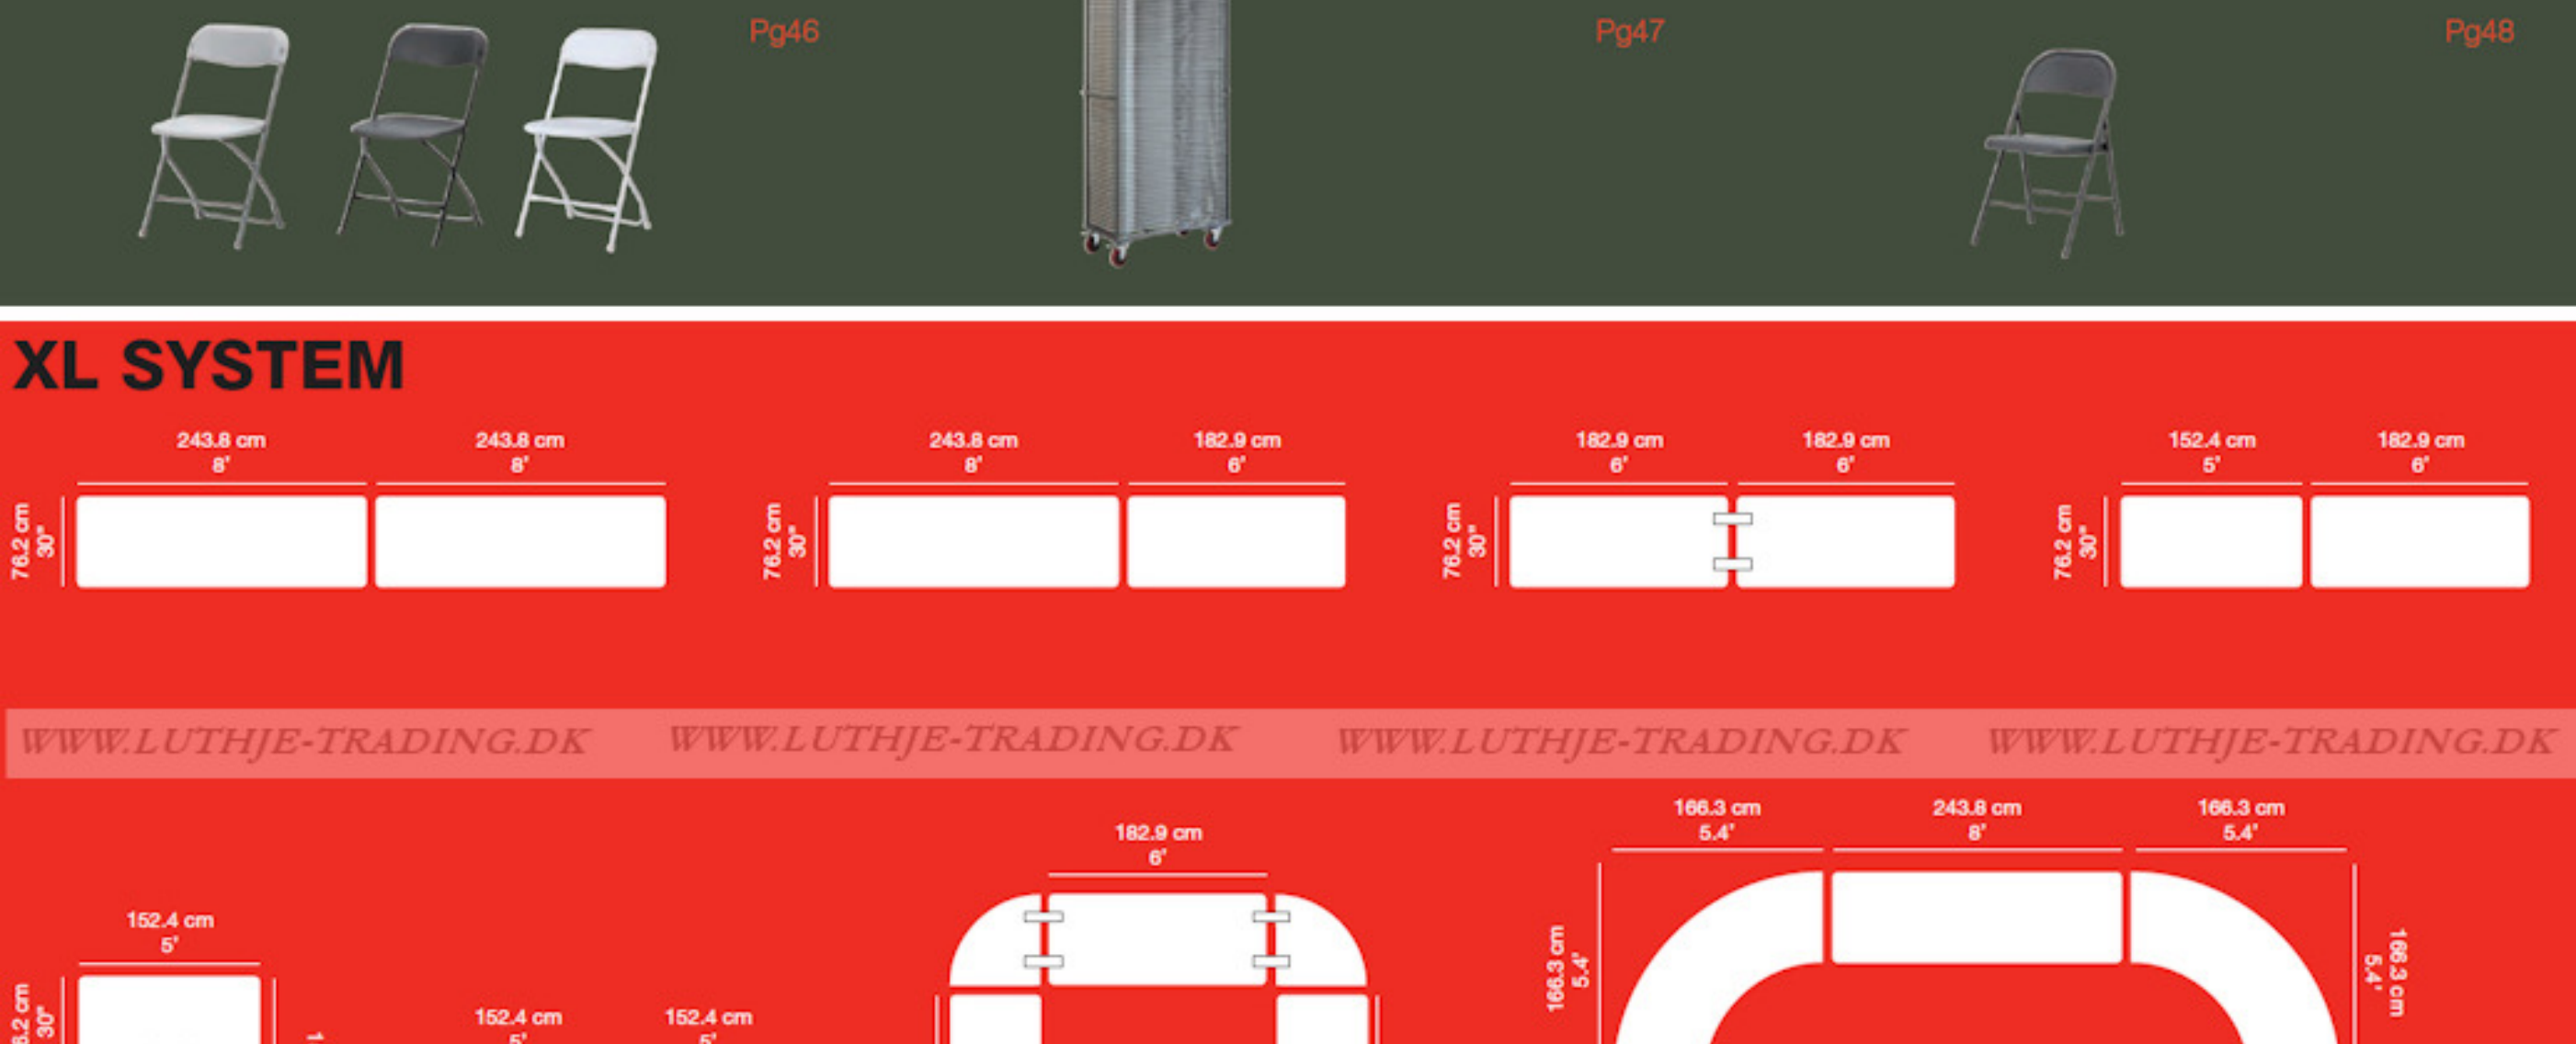

planet120
TABLE MESA TABLE TISCH
ø122x74.3 cm
ø4'x29.2"
Pg36

planet150
TABLE MESA TABLE TISCH
ø152.4x74.3 cm
ø5'x29.2"
Pg37

planet180
TABLE MESA TABLE TISCH
ø180.3x74.3 cm
ø5.92'x29.2"
Pg38

planetrolley
TROLLEY CARRO CHARIOT WAGEN
(132+30)x83.2x102 cm
(52'+11.8')x32.7'x40.2"
Pg39

M180
TABLE MESA TABLE TISCH
185.9x45.7x74.3 cm
6'9"x18'x29.2"
Pg20

M240
TABLE MESA TABLE TISCH
243.8x45.7x74.3 cm
8'x18'x29.2"
Pg21

L120
TABLE MESA TABLE TISCH
121.9x61x74.3 cm
48'x24'x29.2"
Pg22

Ltrolley
TROLLEY CARRO CHARIOT WAGEN
131.7x62x115 cm
51.9'x24.4'x45.3"
Pg23

sharptable
TABLE MESA TABLE TISCH
182.9x76.2x74.3 cm
6'x30'x29.2"
Pg42

praxis80
TABLE MESA TABLE TISCH
ø81.3x73 cm
ø32'x28.7"
Pg41

cocktail80
TABLE MESA TABLE TISCH
ø81.3x110 cm
ø32'x43.3"
Pg40

sharpbench
BENCH BANCO BANC BANK
184x30.5x44.5 cm
6'x12'x17.5"
Pg43

ottochair
CHAIR SILLA CHAISE STUHL
47x54x84 cm
18.5'x21.3'x33.1"
Pg44

ottotrolley
TROLLEY CARRO CHARIOT WAGEN
110x47.7x190 cm
43.3'x18.8'x74.8"
Pg45

normanchair
CHAIR SILLA CHAISE STUHL
46.9x53.6x85 cm
18.5'x21.25'x33.5"
Pg49

alexchair
CHAIR SILLA CHAISE STUHL
44.5x46x79 cm
17.5'x18.1'x31.1"
Pg46

alexrolley
TROLLEY CARRO CHARIOT WAGEN
95.4x47.5x196.8 cm
37.5'x18.7'x77.5"
Pg47

bostonchair
CHAIR SILLA CHAISE STUHL
47x51x74 cm
20'x18.5'x29.2"
Pg48

XL SYSTEM