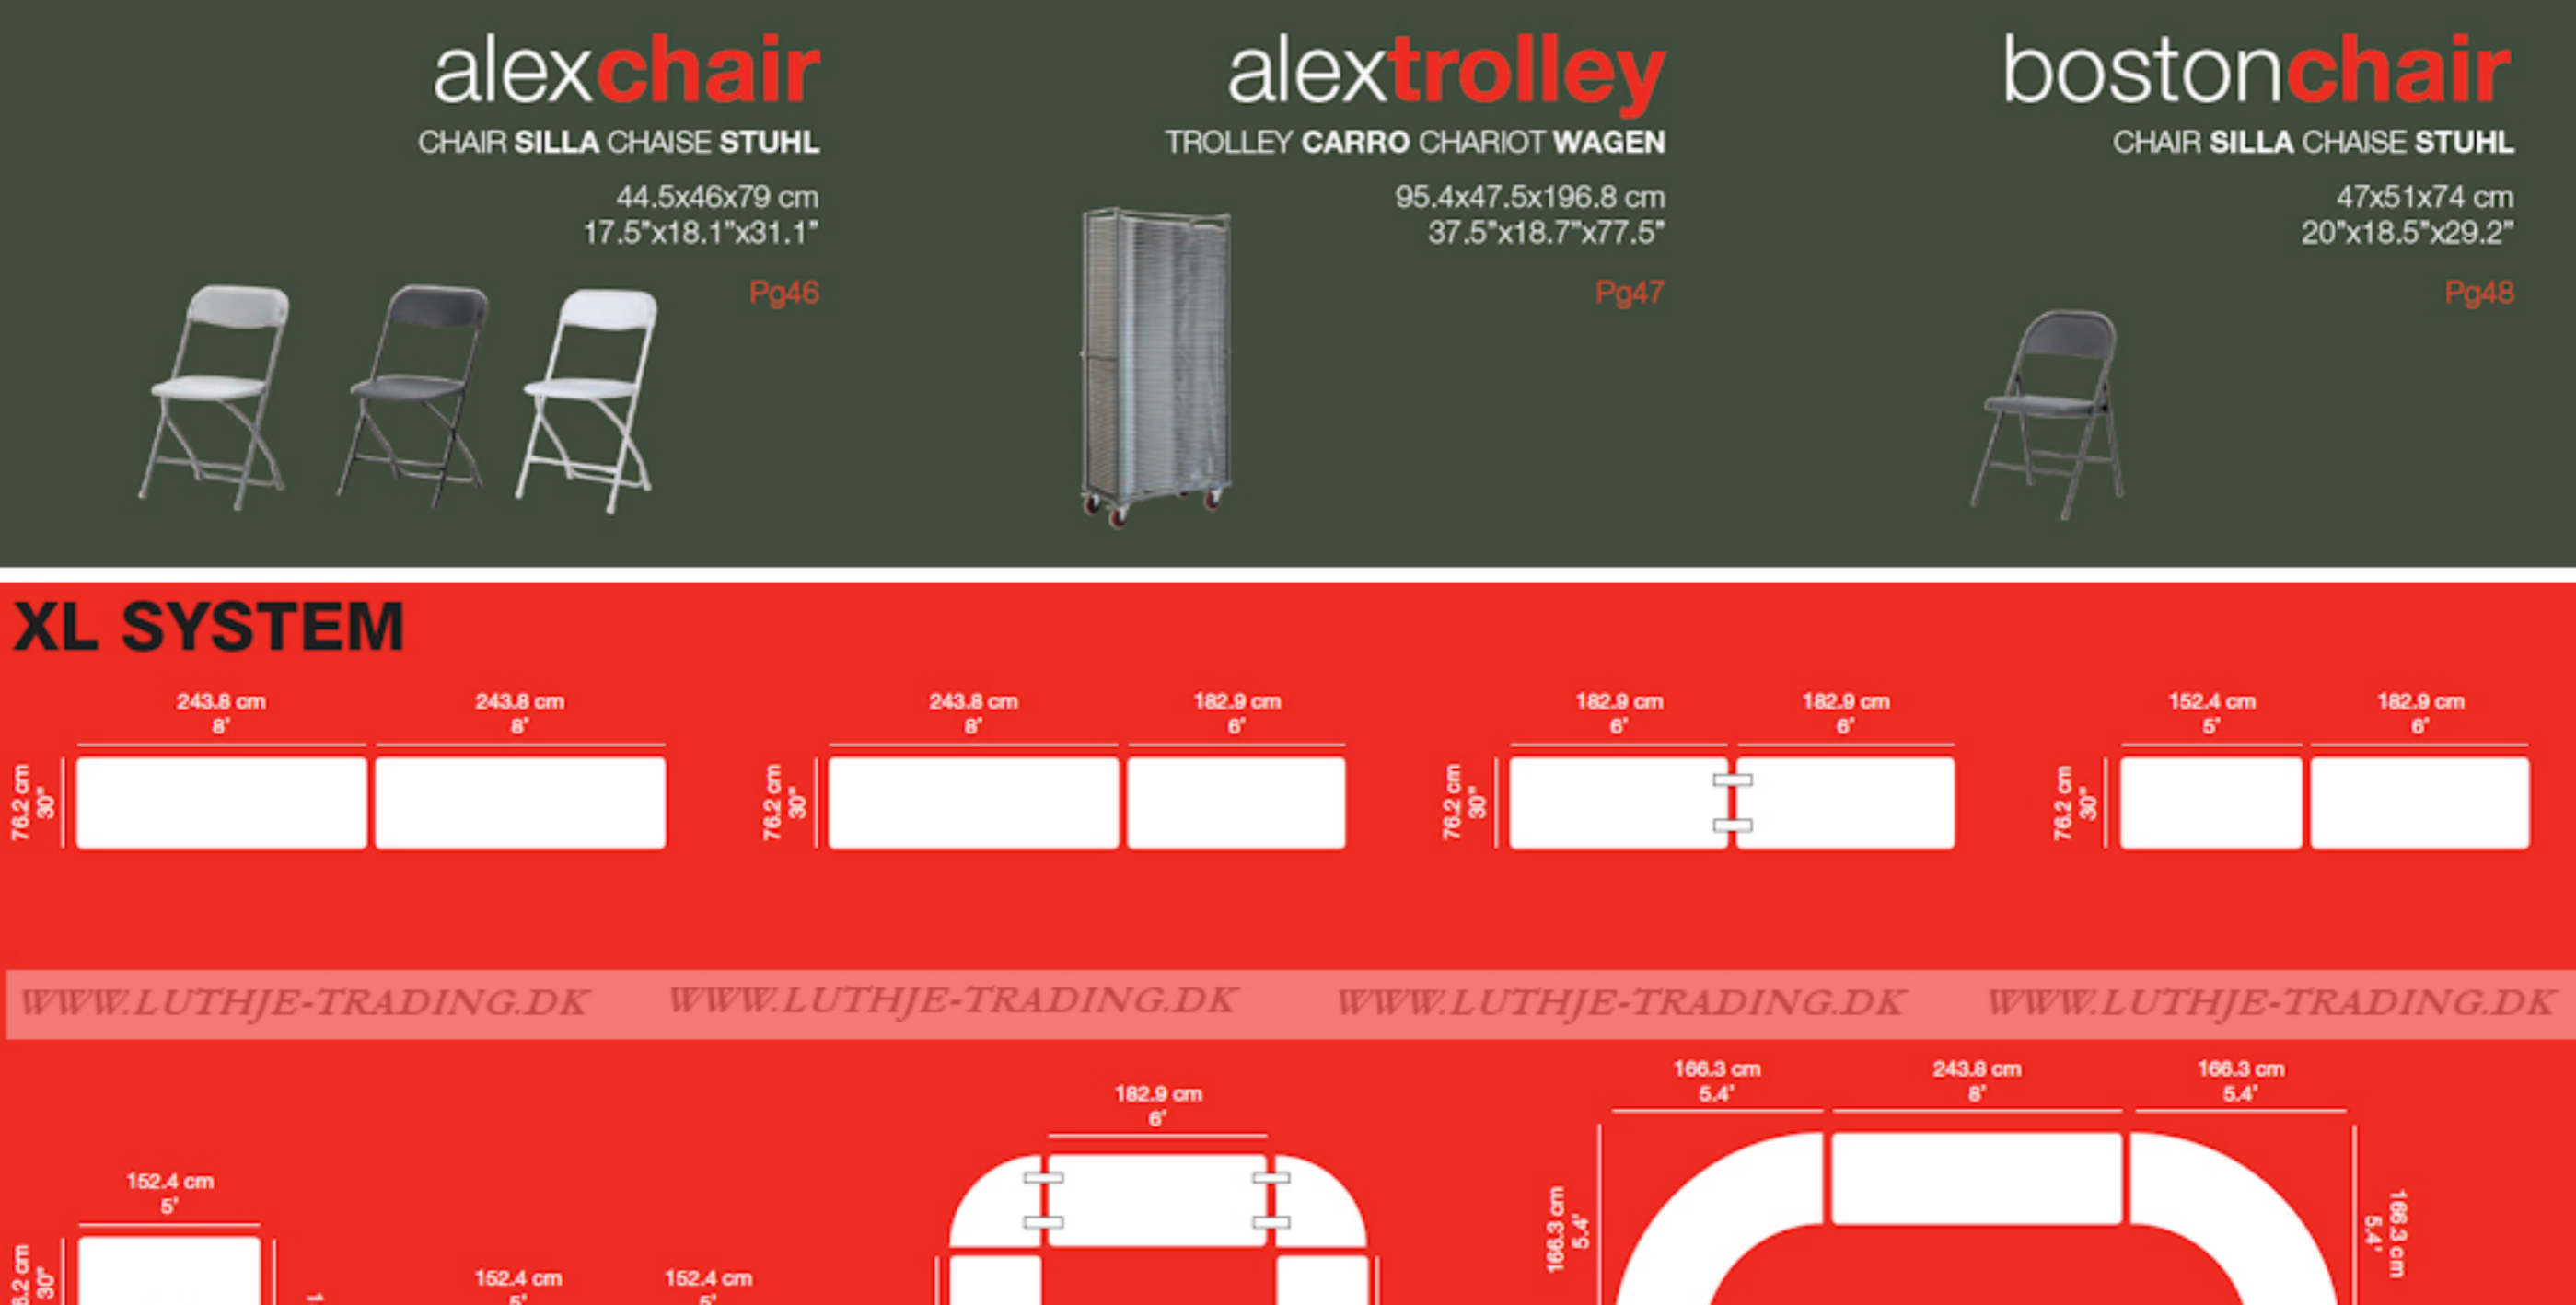

planet120 TABLE MESA TABLE TISCH
ø122x74,3 cm
ø4'x29,2" Pg36

planet150 TABLE MESA TABLE TISCH
ø152,4x74,3 cm
ø5'x29,2" Pg37

planet180 TABLE MESA TABLE TISCH
ø180,3x74,3 cm
ø5,9'x29,2" Pg38

planettrolley TROLLEY CARRO CHARIOT WAGEN
(132+30)x83,2x102 cm
(52'+11,8')x32,7'x40,2" Pg39

M180 TABLE MESA TABLE TISCH
185,9x45,7x74,3 cm
6'x18'x29,2" Pg20

M240 TABLE MESA TABLE TISCH
243,8x45,7x74,3 cm
8'x18'x29,2" Pg21

L120 TABLE MESA TABLE TISCH
121,9x61x74,3 cm
48'x24'x29,2" Pg22

Ltrolley TROLLEY CARRO CHARIOT WAGEN
131,7x62x115 cm
51,9'x24,4'x45,3" Pg23

sharptable TABLE MESA TABLE TISCH
182,9x76,2x74,3 cm
6'x30'x29,2" Pg42

praxis80 TABLE MESA TABLE TISCH
ø81,3x73 cm
ø32'x28,7" Pg41

cocktail80 TABLE MESA TABLE TISCH
ø81,3x110 cm
ø32'x43,3" Pg40

sharpbench BENCH BANCO BANC BANK
184x30,5x44,5 cm
6'x18'x17,5" Pg43

ottochair CHAIR SILLA CHAISE STUHL
47x54x84 cm
18,5'x21,3'x33,1" Pg44

ottotrolley TROLLEY CARRO CHARIOT WAGEN
110x47,7x190 cm
43,3'x18,7'x77,5" Pg45

normanchair CHAIR SILLA CHAISE STUHL
46,9x53,6x85 cm
18,5'x21,25'x33,5" Pg49

alexchair CHAIR SILLA CHAISE STUHL
44,5x46x79 cm
17,5'x18,1'x31,1" Pg46

alexrolley TROLLEY CARRO CHARIOT WAGEN
95,4x47,5x196,8 cm
37,5'x18,7'x77,5" Pg47

bostonchair CHAIR SILLA CHAISE STUHL
47x54x84 cm
20'x18,5'x33,5" Pg48

XL SYSTEM