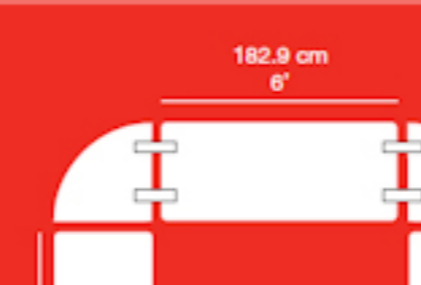

alex trolley TROLLEY CARRO CHARIOT WAGEN 95.4x47.5x196.8 cm 37.5'x18.7'x77.5" Pg47