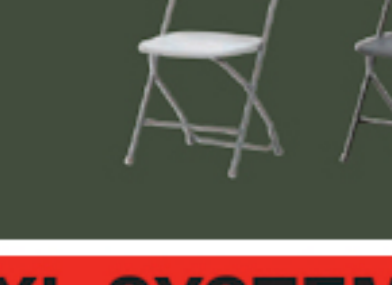

sharptable TABLE MESA TABLE TISCH 182.9x76.2x74.3 cm 6'x30'x29.2" Pg42

praxis80 TABLE MESA TABLE TISCH ø81.3x73 cm ø32'x28.7" Pg41

cocktail80 TABLE MESA TABLE TISCH ø81.3x110 cm ø32'x43.3" Pg40

sharpbench BENCH BANCO BANC BANK 184x30.5x44.5 cm 6'x12'x17.5" Pg43

ottochair CHAIR SILLA CHAISE STUHL 47x54x84 cm 18.5'x21.3'x33.1" Pg44

ottotrolley TROLLEY CARRO CHARIOT WAGEN 110x47.7x190 cm 43.3'x18.8'x74.8" Pg45

norman chair CHAIR SILLA CHAISE STUHL 46.9x53.6x85 cm 18.5'x21.25'x33.5" Pg49