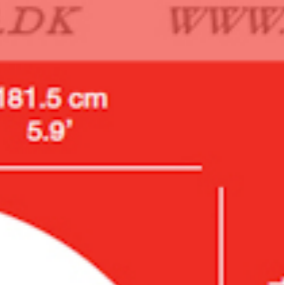

sharptable

TABLE MESA TABLE TISCH
182.9x76.2x74.3 cm
6'x30'x29.2"

praxis80

TABLE MESA TABLE TISCH
ø81.3x73 cm
ø32'x28.7"

cocktail80

TABLE MESA TABLE TISCH
ø81.3x110 cm
ø32'x43.3"

sharpbench

BENCH BANCO BANC BANK
184x30.5x44.5 cm
6'x12'x17.5"

ottochair

CHAIR SILLA CHAISE STUHL
47x54x84 cm
18.5'x21.3'x33.1"

ottotrolley

TROLLEY CARRO CHARIOT WAGEN
110x47.7x190 cm
43.3'x18.8'x74.8"

normanchair

CHAIR SILLA CHAISE STUHL
46.9x53.6x85 cm
18.5'x21.25'x33.5"

alexchair

CHAIR SILLA CHAISE STUHL
44.5x46x79 cm
17.5'x18.1'x31.1"

alexrolley

TROLLEY CARRO CHARIOT WAGEN
95.4x47.5x196.8 cm
37.5'x18.7'x77.5"

bostonchair

CHAIR SILLA CHAISE STUHL
47x51x74 cm
20'x18.5'x29.2"