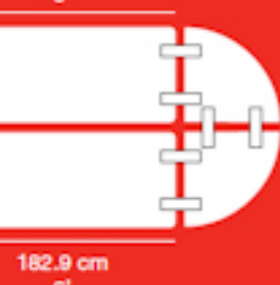

TABLE MESA TABLE TISCH
91.4x91.4x74.3 cm
36'x36'x29.2"

XXL200

TABLE MESA TABLE TISCH
198.2x91.4x74.3 cm
6.5'x36'x29.2"

XXL240

TABLE MESA TABLE TISCH
240x91.4x74.3 cm
8'x36'x29.2"

XXLcorner

TABLE MESA TABLE TISCH
91.4x91.4x74.3 cm
3'x3'x29.2"

M180

TABLE MESA TABLE TISCH
185.9x45.7x74.3 cm
6'x18'x29.2"

M240

TABLE MESA TABLE TISCH
243.8x45.7x74.3 cm
8'x18'x29.2"

L120

TABLE MESA TABLE TISCH
121.9x61x74.3 cm
48'x24'x29.2"

Ltrolley

TROLLEY CARRO CHARIOT WAGEN
131.7x82x115 cm
51.9'x24.4'x45.3'

sharptable

TABLE MESA TABLE TISCH
182.9x76.2x74.3 cm
6'x30'x29.2"

praxis80

TABLE MESA TABLE TISCH
ø81.3x73 cm
ø32'x28.7"

cocktail80

TABLE MESA TABLE TISCH
ø81.3x110 cm
ø32'x43.3"

sharpbench

BENCH BANCO BANC BANK
184x30.5x44.5 cm
6'x12'x17.5"

ottochair

CHAIR SILLA CHAISE STUHL
47x54x84 cm
18.5'x21.3'x33.1"

ottotrolley

TROLLEY CARRO CHARIOT WAGEN
110x47.7x190 cm
43.3'x18.8'x74.8"

normanchair

CHAIR SILLA CHAISE STUHL
46.9x53.6x85 cm
18.5'x21.25'x33.5"