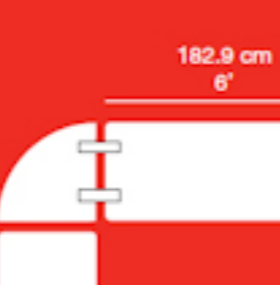

TABLE MESA TABLE TISCH
91.4x91.4x74.3 cm
36'x36'x29.2"

XXL200

TABLE MESA TABLE TISCH
198.2x91.4x74.3 cm
6.5'x36'x29.2"

XXL240

TABLE MESA TABLE TISCH
240x91.4x74.3 cm
8'x36'x29.2"

XXLcorner

TABLE MESA TABLE TISCH
91.4x91.4x74.3 cm
3'x3'x29.2"

M180

TABLE MESA TABLE TISCH
185.9x45.7x74.3 cm
6'x18'x29.2"

M240

TABLE MESA TABLE TISCH
243.8x45.7x74.3 cm
8'x18'x29.2"

L120

TABLE MESA TABLE TISCH
121.9x61x74.3 cm
48'x24'x29.2"

Ltrolley

TROLLEY CARRO CHARIOT WAGEN
131.7x82x115 cm
51.9'x24.4'x45.3'

sharptable

TABLE MESA TABLE TISCH
182.9x76.2x74.3 cm
6'x30'x29.2"

praxis80

TABLE MESA TABLE TISCH
ø81.3x73 cm
ø32'x28.7"

cocktail80

TABLE MESA TABLE TISCH
ø81.3x110 cm
ø32'x43.3"

sharpbench

BENCH BANCO BANC BANK
184x30.5x44.5 cm
6'x12'x17.5"

ottochair

CHAIR SILLA CHAISE STUHL
47x54x84 cm
18.5'x21.3'x33.1"

ottotrolley

TROLLEY CARRO CHARIOT WAGEN
110x47.7x190 cm
43.3'x18.8'x74.8"

normanchair

CHAIR SILLA CHAISE STUHL
46.9x53.6x85 cm
18.5'x21.25'x33.5"