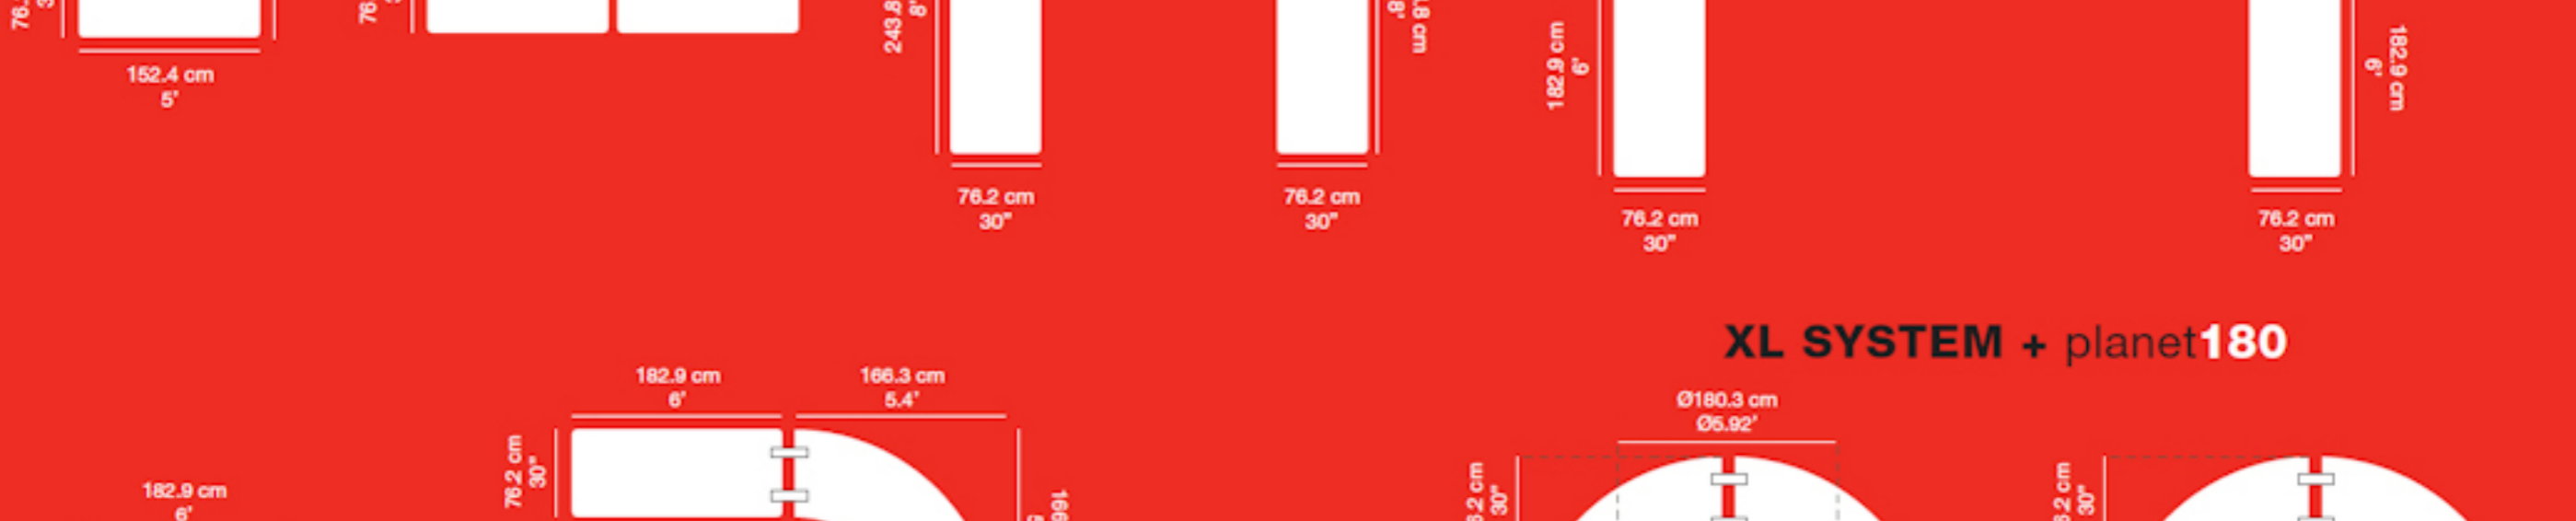

ZOWN Plast Cocktail80 klapborde (Ren UV behandlet polyethylene) **QUALITY**

Dimensioner:
Bredde: Ø81,3 cm.
Højde: 110 cm.
Vægt: 8,2 kg.

WWW.LUTHJE-TRADING.DK WWW.LUTHJE-TRADING.DK WWW.LUTHJE-TRADING.DK WWW.LUTHJE-TRADING.DK

ZOWN COLLECTION

WWW.LUTHJE-TRADING.DK WWW.LUTHJE-TRADING.DK WWW.LUTHJE-TRADING.DK WWW.LUTHJE-TRADING.DK

XL150 TABLE MESA TABLE TISCH 152.4x76.2x74.3 cm 5'x30'x29.2" Pg24	XL180 TABLE MESA TABLE TISCH 182.9x76.2x74.3 cm 6'x30'x29.2" Pg25	XL240 TABLE MESA TABLE TISCH 243.8x76.2x74.3 cm 8'x30'x29.2" Pg26

XLcorner TABLE MESA TABLE TISCH 76.2x76.2x74.3 cm 30"x30"x29.2" Pg29	XLmoon TABLE MESA TABLE TISCH 166.3x166.3x74.3 cm 5.4'x5.4'x29.2" Pg28	XLtrolley TROLLEY CARRO CHARIOT WAGEN (193+61)x77x115 cm (76'+24'')x30.3'x45.3' Pg27

XXL90 TABLE MESA TABLE TISCH 91.4x91.4x74.3 cm 36'x36'x29.2" Pg30	XXL200 TABLE MESA TABLE TISCH 198.2x91.4x74.3 cm 6.5'x36'x29.2" Pg31	XXL240 TABLE MESA TABLE TISCH 240x91.4x74.3 cm 8'x36'x29.2" Pg32

WWW.LUTHJE-TRADING.DK WWW.LUTHJE-TRADING.DK WWW.LUTHJE-TRADING.DK WWW.LUTHJE-TRADING.DK

XXLcorner TABLE MESA TABLE TISCH 91.4x91.4x74.3 cm 3'x3'x29.2" Pg35	XXLmoon TABLE MESA TABLE TISCH 181.5x181.5x74.3 cm 5.9'x5.9'x29.2" Pg34	XXLtrolley TROLLEY CARRO CHARIOT WAGEN (202+46)x92x115 cm (79.6'+18.1'')x36.2'x45.3' Pg33

planet120 TABLE MESA TABLE TISCH ø122x74.3 cm ø4'x29.2" Pg36	planet150 TABLE MESA TABLE TISCH ø152.4x74.3 cm ø5'x29.2" Pg37	planet180 TABLE MESA TABLE TISCH ø180.3x74.3 cm ø5.92'x29.2" Pg38

planet trolley TROLLEY CARRO CHARIOT WAGEN (132+30)x83.2x102 cm (52'+11.8'')x32.7'x40.2" Pg39	M180 TABLE MESA TABLE TISCH 185.9x45.7x74.3 cm 6'x18'x29.2" Pg20	M240 TABLE MESA TABLE TISCH 243.8x45.7x74.3 cm 8'x18'x29.2" Pg21