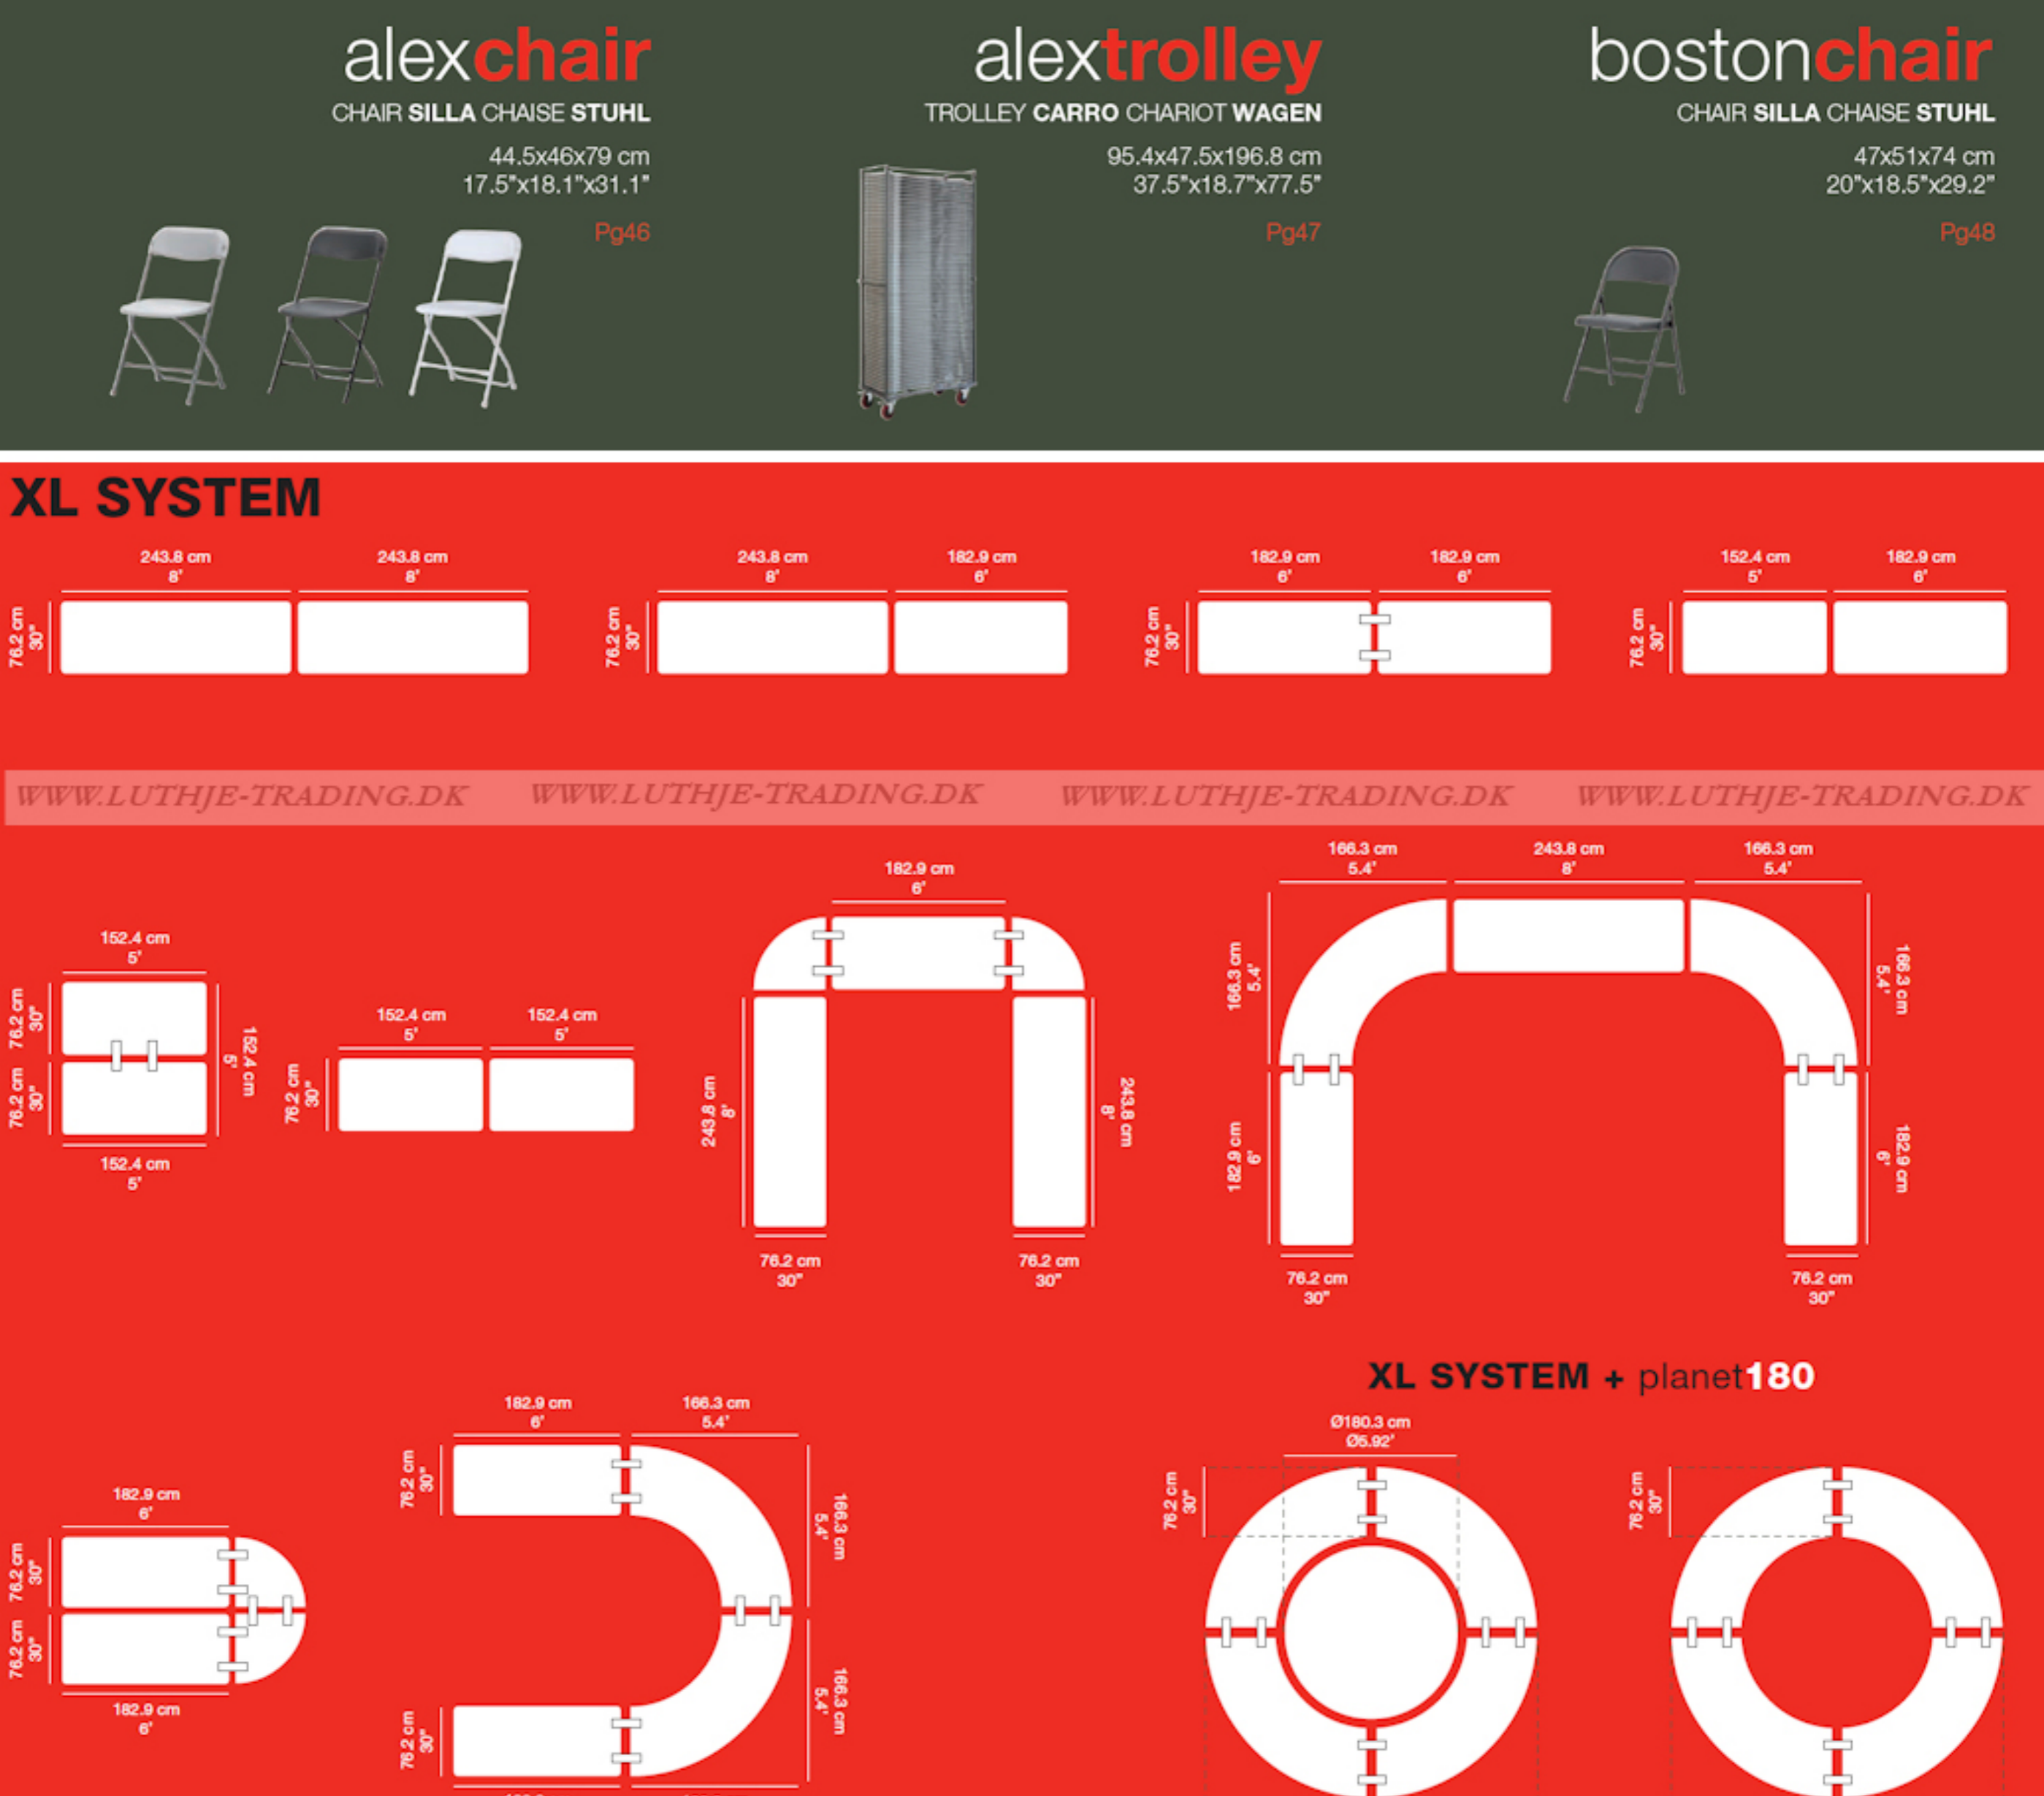

ZOWN Plast Cocktail80 klapborde (Ren UV behandlet polyethylene) **QUALITY**

Dimensioner:
Bredde: Ø81,3 cm.
Højde: 110 cm.
Vægt: 8,2 kg.

WWW.LUTHJE-TRADING.DK WWW.LUTHJE-TRADING.DK WWW.LUTHJE-TRADING.DK WWW.LUTHJE-TRADING.DK

Kan bruges inden- og udendørs

Bordet med lav vægt og høj bæreevne
Max belastning 170 kg.

Farve lys grå

10 års garanti
Gælder ved almindelig brug og slitage.

ZOWN COLLECTION

WWW.LUTHJE-TRADING.DK WWW.LUTHJE-TRADING.DK WWW.LUTHJE-TRADING.DK WWW.LUTHJE-TRADING.DK

XL150
TABLE MESA TABLE TISCH
152.4x76.2x74.3 cm
5'x30'x29.2" Pg24

XL180
TABLE MESA TABLE TISCH
182.9x76.2x74.3 cm
6'x30'x29.2" Pg25

XL240
TABLE MESA TABLE TISCH
243.8x76.2x74.3 cm
8'x30'x29.2" Pg26

XLcorner
TABLE MESA TABLE TISCH
76.2x76.2x74.3 cm
30"x30"x29.2" Pg29

XLmoon
TABLE MESA TABLE TISCH
166.3x166.3x74.3 cm
5.4'x5.4'x29.2" Pg28

XLtrolley
TROLLEY CARRO CHARIOT WAGEN
(193+61)x77x115 cm
(76"+24")x30.3"x45.3" Pg27

XXL90
TABLE MESA TABLE TISCH
91.4x91.4x74.3 cm
36"x36"x29.2" Pg30

XXL200
TABLE MESA TABLE TISCH
198.2x91.4x74.3 cm
6.5'x36"x29.2" Pg31

XXL240
TABLE MESA TABLE TISCH
240x91.4x74.3 cm
8'x36"x29.2" Pg32

XXLcorner
TABLE MESA TABLE TISCH
91.4x91.4x74.3 cm
3'x3'x29.2" Pg35

XXLmoon
TABLE MESA TABLE TISCH
181.5x181.5x74.3 cm
5.9'x5.9'x29.2" Pg34

XXLtrolley
TROLLEY CARRO CHARIOT WAGEN
(202+46)x92x115 cm
(79.6"+18.1")x36.2"x45.3" Pg33

planet120
TABLE MESA TABLE TISCH
Ø122x74.3 cm
Ø4'x29.2" Pg36

planet150
TABLE MESA TABLE TISCH
Ø152.4x74.3 cm
Ø5'x29.2" Pg37

planet180
TABLE MESA TABLE TISCH
Ø180.3x74.3 cm
Ø5.92'x29.2" Pg38