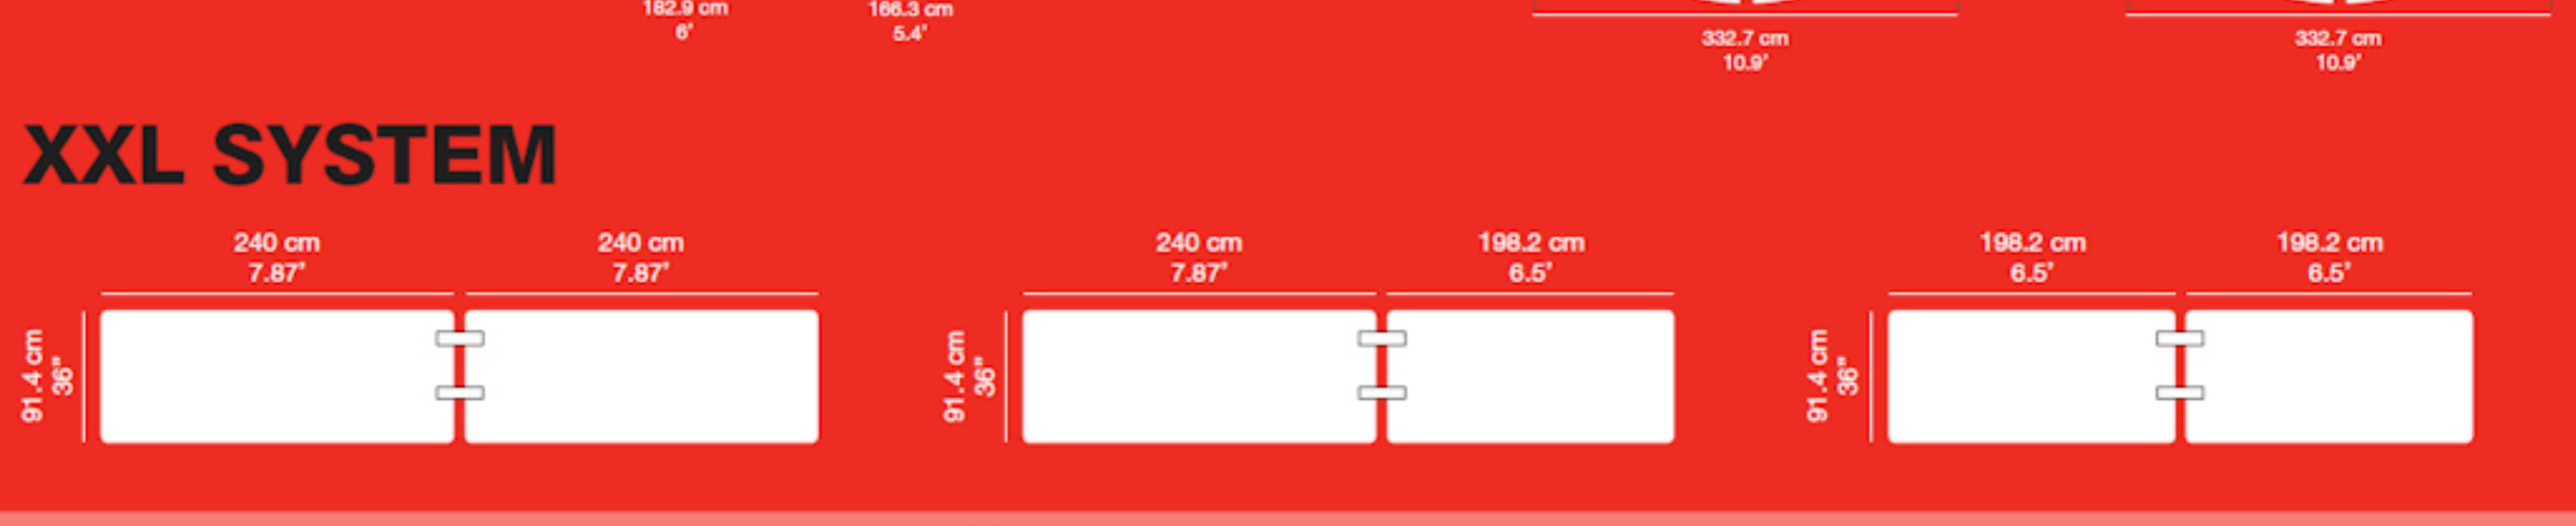

ZOWN

CONTRACTDESIGNFACTORY

Plast Alex Klapstol (Ren UV behandlet polyethylene)

QUALITY

3 års garanti
Gælder ved almindelig brug og slidtage.

Grundmål: B:45 X D:43 cm
Sæde: B:39 x D:39
Sædehøjde: 43 cm
Højde: 80,3 cm
Vægt: 2,75 kg.

Kan bruges inden- og udendørs

Farve sort

Stolen med lav vægt og høj bæreevne
Max belastning 190 kg.

Aftagelig plastkobling

Der kan tilkøbes plastkoblinger til klapstolene

Alex stolvogn

Længde: 94,5 cm
Bredde: 47,5 cm
Højde: 196,8 cm
Farve: Mørk grå
Materiale: Pulverlakeret stål
Vægt: 19,4 kg
Kapacitet: 60 ZOWN Alexandra Stole

Stolevogn til nem transport og opbevaring af ZOWN Alexandra Stole. Vognen er monteret med lodrette stænger, der holder stolene på plads, og som kan afmonteres ved på- og aflæsning af stole. 4 hjul med integrerede bremses.

ZOWN COLLECTION

WWW.LUTHJE-TRADING.DK WWW.LUTHJE-TRADING.DK WWW.LUTHJE-TRADING.DK WWW.LUTHJE-TRADING.DK

XL150
TABLE MESA TABLE TISCH
152.4x76.2x74.3 cm
5'x30"x29.2"
Pg24

XL180
TABLE MESA TABLE TISCH
182.9x76.2x74.3 cm
6'x30"x29.2"
Pg25

XL240
TABLE MESA TABLE TISCH
243.8x76.2x74.3 cm
8'x30"x29.2"
Pg26

XLcorner
TABLE MESA TABLE TISCH
76.2x76.2x74.3 cm
30"x30"x29.2"
Pg29

XLmoon
TABLE MESA TABLE TISCH
166.3x166.3x74.3 cm
5.4'x5.4'x29.2"
Pg28

XLtrolley
TROLLEY CARRO CHARIOT WAGEN
(193+61)x77x115 cm
(76"+24")x30.3"x45.3"
Pg27

XXL90
TABLE MESA TABLE TISCH
91.4x91.4x74.3 cm
36"x36"x29.2"
Pg30

XXL200
TABLE MESA TABLE TISCH
198.2x91.4x74.3 cm
6.5'x36"x29.2"
Pg31

XXL240
TABLE MESA TABLE TISCH
240x91.4x74.3 cm
8'x36"x29.2"
Pg32

XXLcorner
TABLE MESA TABLE TISCH
91.4x91.4x74.3 cm
3'x3'x29.2"
Pg35

XXLmoon
TABLE MESA TABLE TISCH
181.5x181.5x74.3 cm
5.9'x5.9'x29.2"
Pg34

XXLtrolley
TROLLEY CARRO CHARIOT WAGEN
(202+46)x92x115 cm
(79.6"+18.1")x36.2"x45.3"
Pg33