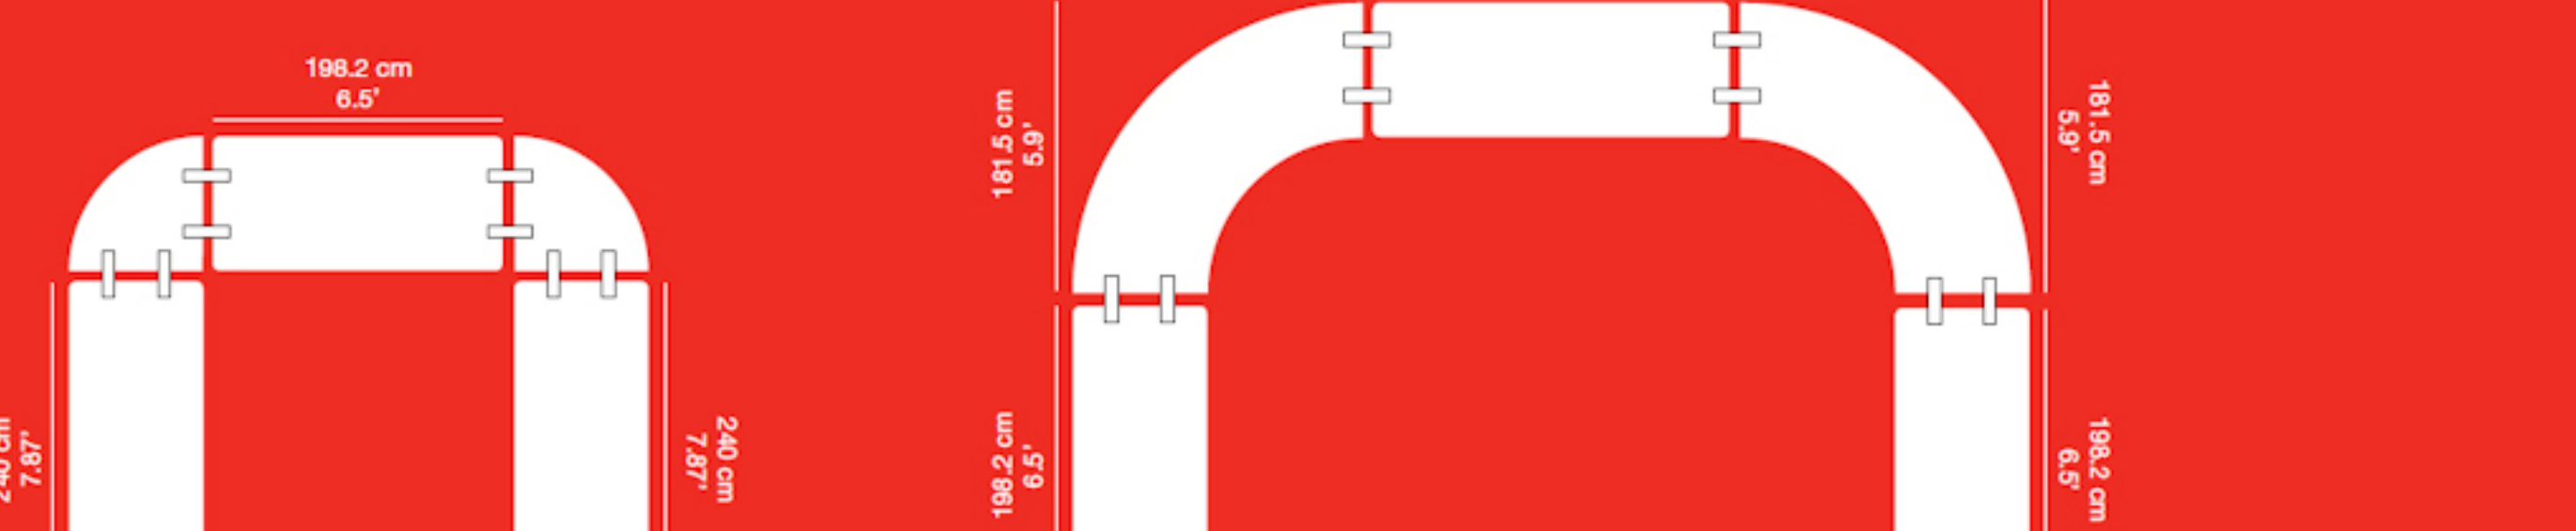

XXL SYSTEM

WWW.LUTHJE-TRADING.DK WWW.LUTHJE-TRADING.DK WWW.LUTHJE-TRADING.DK WWW.LUTHJE-TRADING.DK