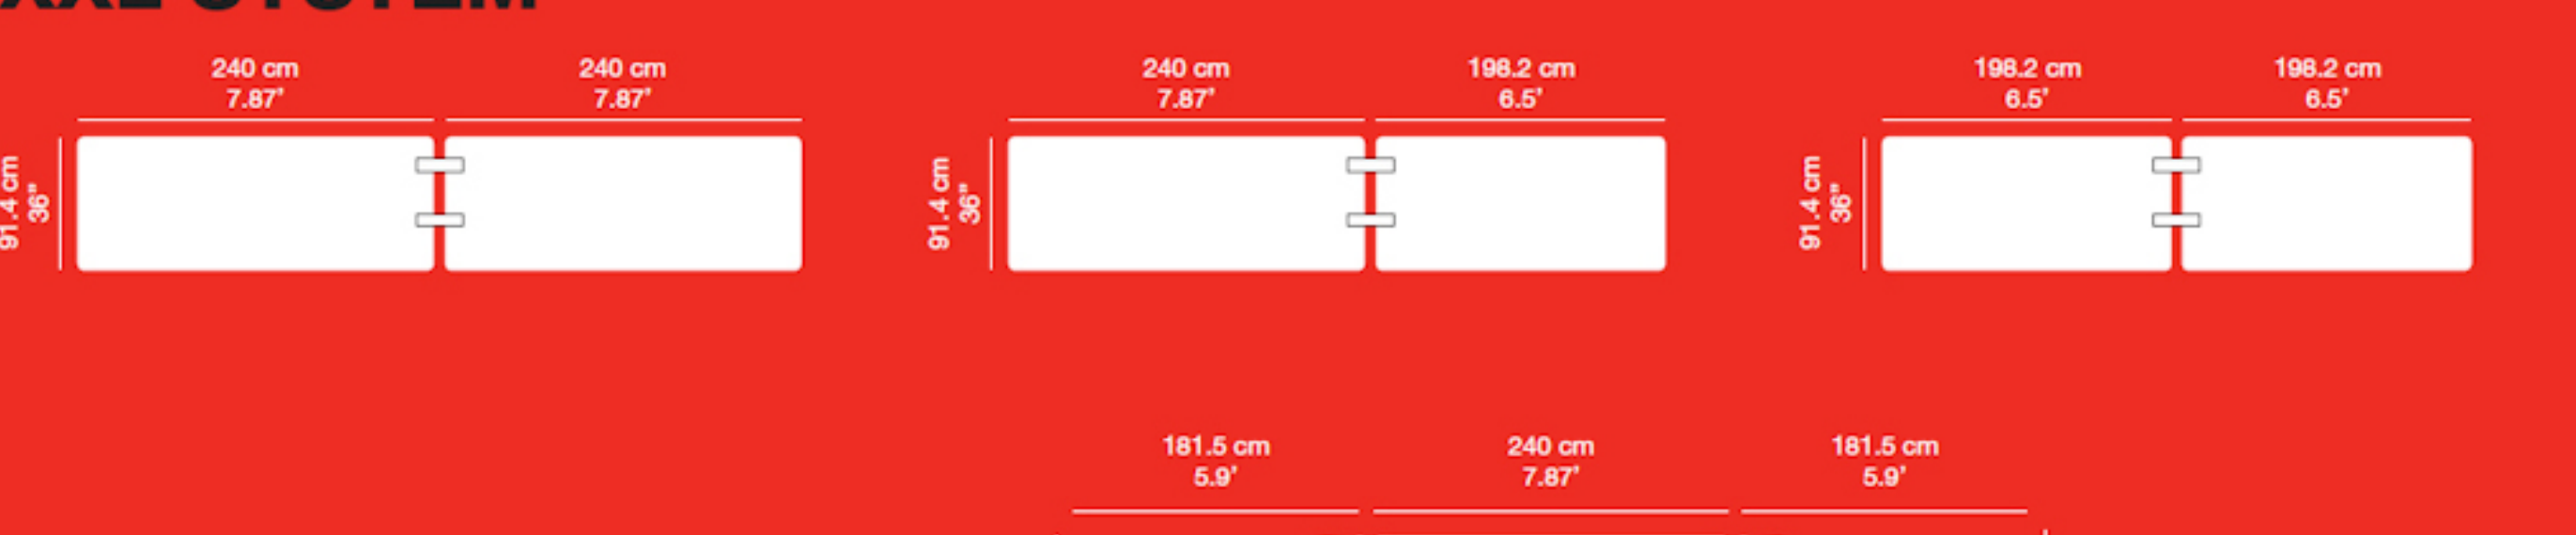

XXL SYSTEM

WWW.LUTHJE-TRADING.DK WWW.LUTHJE-TRADING.DK WWW.LUTHJE-TRADING.DK WWW.LUTHJE-TRADING.DK